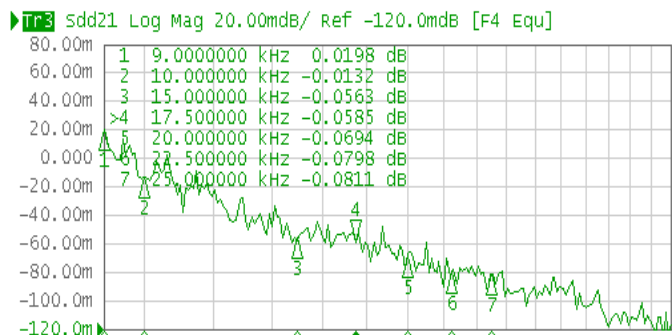

Attenuation Test – Start 9 KHz – Stop 25 KHz

Cable Properties

Conductor Resistance	58 Ω/Km
Capacity Core/Core	55 pF/m
Capacity Core/Shield	90 pF/m
Impedance	80 ohm
Max Rated Voltage	49 V
Operative Temperature	-15/+70°C

USE	☒	Indoor	Interno Edificio	INSTALLATION	☒	Fixed	Fissa	INFORMATION	☒	RoHS3 Compliant
Impiego		Outdoor Limited	Esterno Limitato	Posa		Restricted Mobile	Mobile Limitata	Informazioni	☒	Ver. A / 16.05.19
		Outdoor	Esterno			Mobile	Mobile			
		Outdoor Direct Burial	Esterno Interrato			Mobile in Drag Chain	Mobile in Catena