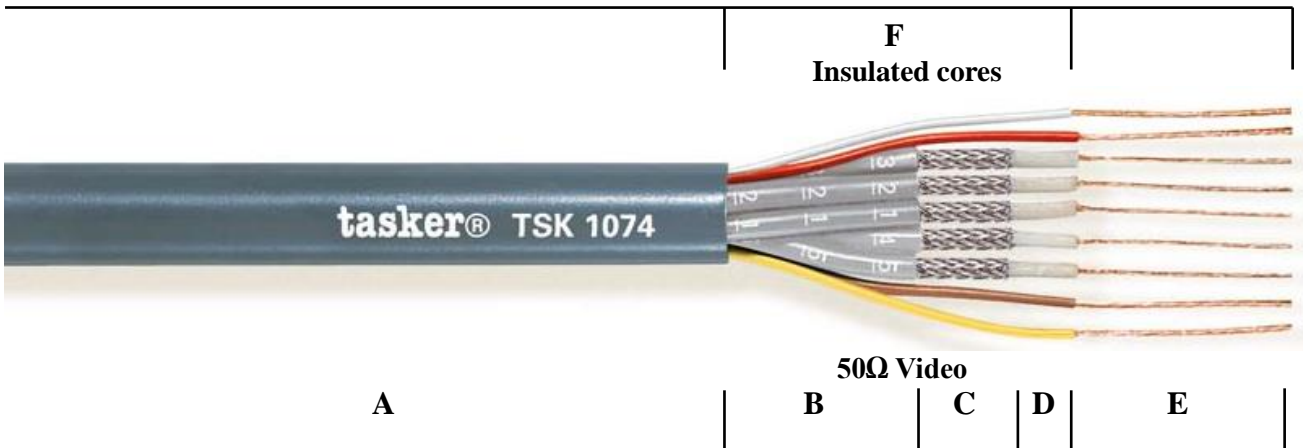

Technical Datasheet
FirestoP® tasker® TSK1074
5x RG174 (50Ω) + 4 x Control Cable

CATEGORY Komby Cable 50Ω (See Data Network Catalogue)
APPLICATIONS Digital Cameras, Video surveillance.

A: Grey Soft **Flame Retardant Sheath.**
 Outer cable diam. Ø 10,10 (± 0,20) mm.

5xRG174 (50 ohm):

- B:** Grey PVC Sheaths, numbered from 1 to 5.
Diam. Ø: 2,80 (± 0,20) mm.
- C:** Spiral Shielding in O.F.C. tinned copper covering 98%.
- D:** Transparent compact PE Insulation. Diam. Ø 1,50 (± 0,20) mm.
- E:** Stranded CW formation 7x0,16 mm.
Nom. Cross section 5x0,14 mm².

Insulated cores:

- F:** Flame Retardant PVC sheath. Diam. 1,20 (± 0.20) mm.
Colored White, Red, Brown and Yellow.
- G:** Stranded formation in O.F.C. Red Copper 7x0,20 mm .
Nom. Cross Section 4x0,22 mm².