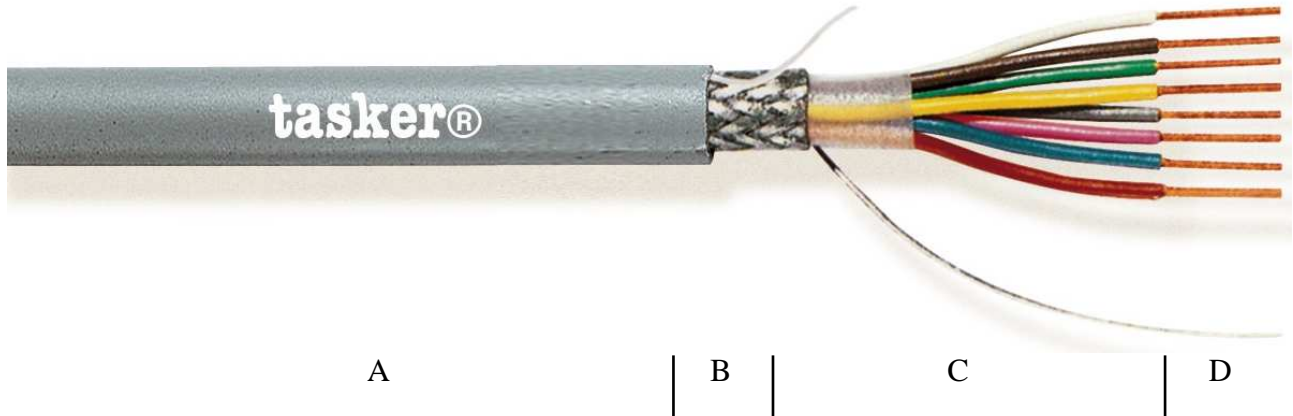

Technical Datasheet

tasker® C217 – 14x0,25 mm² - LiYCY Cable

NOTE
CATEGORY
APPLICATIONS

The picture don't represent the real number of conductors.
 Shielded Cable (See Data Network Catalogue)
 Data transmission and electronics

- A:** Grey Soft **PVC** Sheath. Outer cable Ø: 8,50 (±0,10) mm.
- B:** Braided Shielding in O.F.C. Tinned Copper, covering 85% + Drain Wire.
- C:** Cores Insulation with Soft **PVC**– DIN 47100 Standards.
 Color Code: White, Brown, Green, Yellow, Grey, Pink, Blue, Red, Black, Violet, Grey/Pink, Red/Blue, White/Green, Brown/Green,
 Diam. Ø 1,30 (±0,10) mm. Stranded with waste filler between conductors and wrapped with Mylar Tape.
- D:** Stranded O.F.C. Red Copper formation 14x0,15 mm.
 Nom. Cross section 14x0,25 mm².