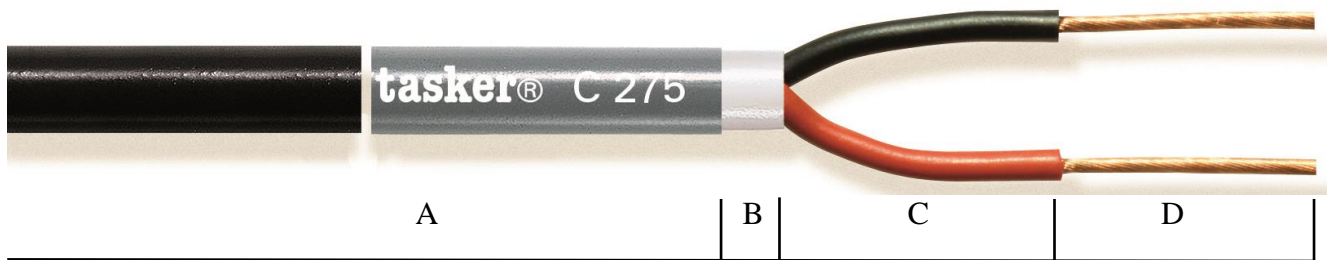

Technical Datasheet

tasker® C275 – 2x1,50 mm²

Flexible Double Density Sheath Speaker Cable

CATEGORY Flexible Speaker Cable (See Audio Catalogue)
APPLICATIONS Professional Loudspeakers and premade cables

- A:** First Soft **PVC** sheath, available in different color.
Outer cable Ø: 8,00 (±0,20) mm.
- B:** Second Soft **PVC** Sheath with different density.
- C:** Core Insulation in **PVC**, colored one Red and one Black.
Diam. Ø: 3,00 (±0,20) mm.
- D:** O.F.C. red copper formation 48x0,20 mm.
Nom. Cross section 2x1,50 mm².

MARKING **tasker®** C275 2x1,50 mm² – 16 AWG - O.F.C. Loudspeakers Cable
 - Made in Italy

CUSTOM PRODUCTION This product may be custom produced also in **L.S.Z.H.** polymer, **PE, PUR**, with or without Metallic Armor.