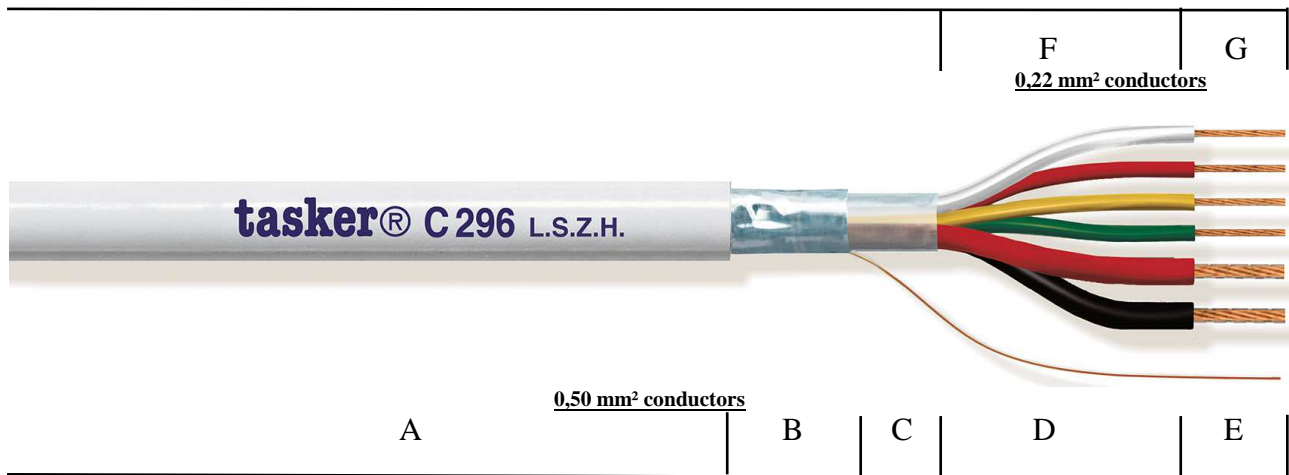

Technical Datasheet

tasker® C296 L.S.Z.H. - Alarm Cable

FirestoP® 4x0,22 + 0x0,50mm² **Halogen Free**

CATEGORY Shielded Multiconductors Cable (See Video Catalogue).
APPLICATIONS Alarm systems and electronics.

- A:** White soft L.S.Z.H. Sheath. (RAL 9003).
Flame Retardant and Halogen Free. Outer cable diam. Ø 4,80 (±0,20) mm.
- B:** Shielding with Aluminum polyester tape covering 100%
+ Drain Wire in O.F.C. red copper.
- C:** The six conductors are stranded together with polyester based tape.

2x0,50 mm² conductors

- D:** Core Insulations with PVC, colored red and black.
Core diam. Ø 1,50 (±0,20) mm.
- E:** Stranded formation of 16x0,20 mm in O.F.C. Red Copper .
Nom. Cross section 2x0,50 mm².