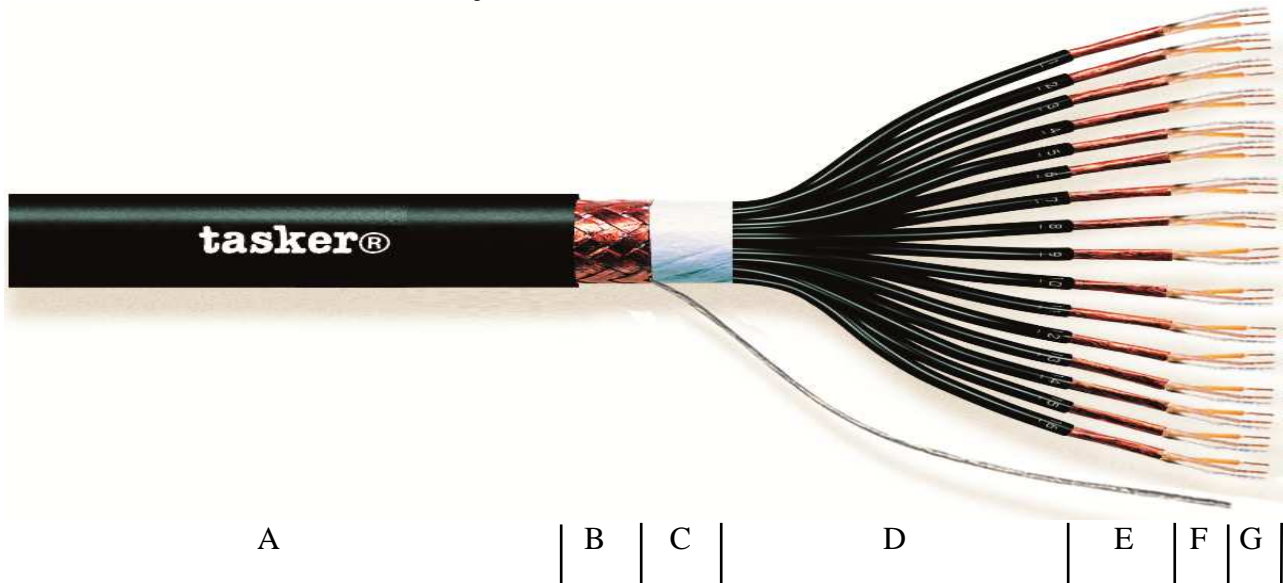

### Individually Shielded Multi Pair Cable

**CATEGORY** Multipair Audio Cable (See Audio Catalogue)  
**APPLICATIONS** Audio Mixers, Benches and Audio Balanced multi sockets.

- A:** Black Soft PVC sheath.  
Outer cable dimension Ø 18,00 (±0,20) mm.
- B:** Total Shielding in O.F.C. red copper Braid covering 85%.  
+ Tinned Copper Drain Wire.
- C:** Total taping in not woven polyester tape.
- D:** Inner sheaths in PVC, Black and numbered. Diam. Ø 3,00 (±0,20) mm.
- E:** Shielding on each single pair in O.F.C. red copper Spiral covering 100%.
- F:** Core Insulation with solid PE, colored one Transparent and one Yellow.  
Diam. Ø 1,00 (±0,20) mm.
- G:** O.F.C. red copper formation 28x0,10 mm.  
Nom. Cross section 16x2x0,22 mm<sup>2</sup>.