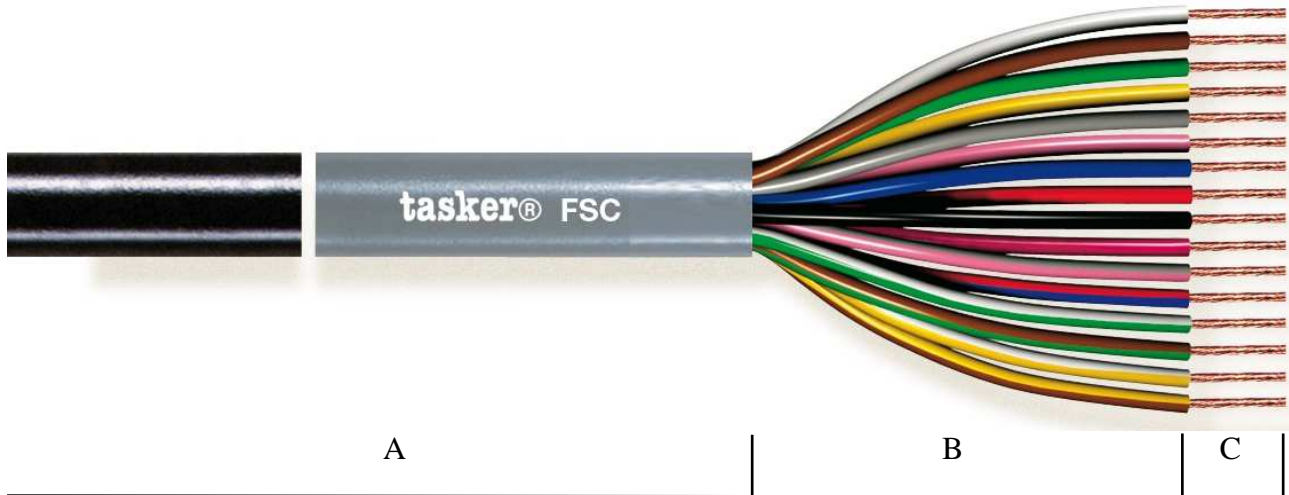

MILAN S.r.l. a socio unico

Head Office – Export department:
Viale Europa, 74
20090 Cusago (MI) Italy
T. +39 02 9039.4556-4158
F. +39 02 9039.4551
www.taskercables.com

Ufficio Commerciale e Centro Distribuzione
Viale Europa 72 Strada F12
20090 Cusago (MI) Italy
T. +39 02 9039.0037-0059
F. +39 02 9039.0049
www.tasker.it

Technical Datasheet

tasker® FSC 24035 – 24x0,35 mm²

Flexible Multi Conductor Cable

Firestop®

RoHS₂
2002/95/EC
2011/65/UE

NOTE
CATEGORY
APPLICATIONS

The picture do not represent the real number of conductors,
Multi Conductor Cable (See Electronics Catalogue)
Electronics and Wiring.

- **A:** Soft **Flame Retardant PVC** sheath available in different color.
  Outer cable Ø: 10,40 (±0,20) mm.
- **B:** Cores Insulation with Soft **Flame Retardant PVC**.
  DIN 47100 Standards. Color Code: White, Brown, Green, Yellow, Grey,
  Pink, Blue, Red, Black, Violet, Grey/Pink, Red/Blue, White/Green,
  Brown/Green, White/Yellow, Yellow/Brown, White/grey, Grey/Brown,
  White/Pink, Pink/Brown, White/Blue, Brown/Blue, White/Red, Brown/Red.
  Diam. Ø 1,30 (±0,20) mm.
- **C:** Stranded O.F.C. Red Copper formation 11x0,20 mm.
  Nom. Cross section 24x0,35 mm².

MARKING
CUSTOM
PRODUCTION

tasker® FSC24035 24x0,35 mm² FLEX SHEATHED CABLE Firestop® Made Italy
This product may be custom produced also in **L.S.Z.H.** polymer, **PE, PUR**,
with or without Metallic Armor.

Cable Properties

Conductor Resistance	58,00 Ω/Km
Max Rated Voltage	49 V
Operative Temperature	-20/+70°C

USE	X	Indoor	Interno Edificio	INSTALLATION	X	Fixed	Fissa	INFORMATION	X	RoHS2 Compliant
Impiego		Outdoor Limited	Esterno Limitato	Posa	X	Restricted Mobile	Mobile Limitata	Informazioni	X	Ver. A / 26.05.17
		Outdoor	Esterno			Mobile	Mobile			
		Outdoor Direct Burial	Esterno Interrato			Mobile in Drag Chain	Mobile in Catena