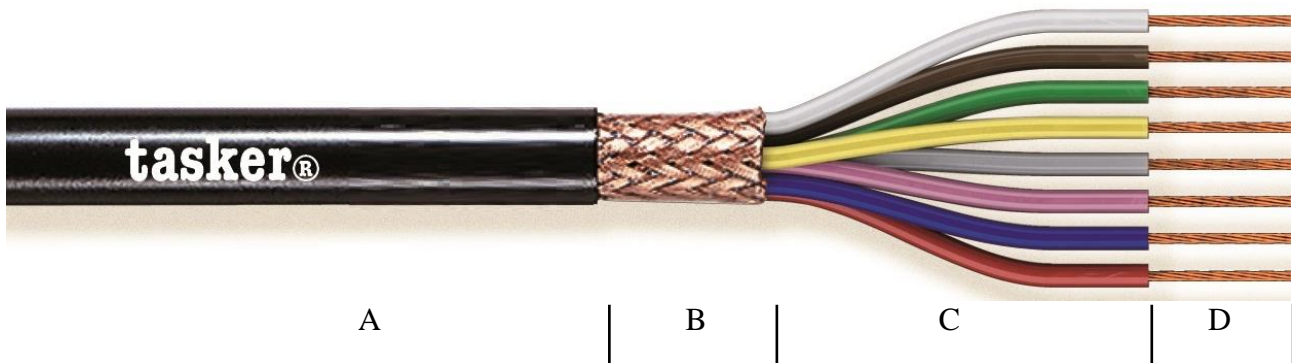

Technical Datasheet

tasker® C3025 CPR – 3x0,25 mm² Braided Shielded Cable

NOTE
CATEGORY
APPLICATIONS

The picture does not represent the real number of conductors
Braided Conductor Shielded Cable (See Data Network Catalogue)
Data transmission and Electronics

- A:** Black **Flame Retardant PVC** sheath.
Outer cable diam. Ø 5,00 (±0,20) mm.
- B:** Braided Shielding O.F.C. Red Copper covering 85%.
- C:** Cores Insulation with **Flame Retardant PVC**.
Core color code with DIN 47100 Standards.
Diam. Ø 1,40 (±0,20) mm.
- D:** Stranded O.F.C. Red Copper formation 8x0,20 mm.
Nom. Cross section 3x0,25 mm².

MARKING

tasker® C3025 CPR 3x0,25 mm² O.F.C. - IMQ 0051-CPR-0966 – 2017 – Eca –
2661 - UKCA – 2022 - BRAIDED SHIELDED CABLE - Firestop® - Made Italy

Cable Properties

Conductor Resistance	75,85 Ω/Km
Capacity Core/Core	150 pF/m
Capacity Core/Shield	290 pF/m
Max Rated Voltage	49 V
Operative Temperature	-20/+70°C