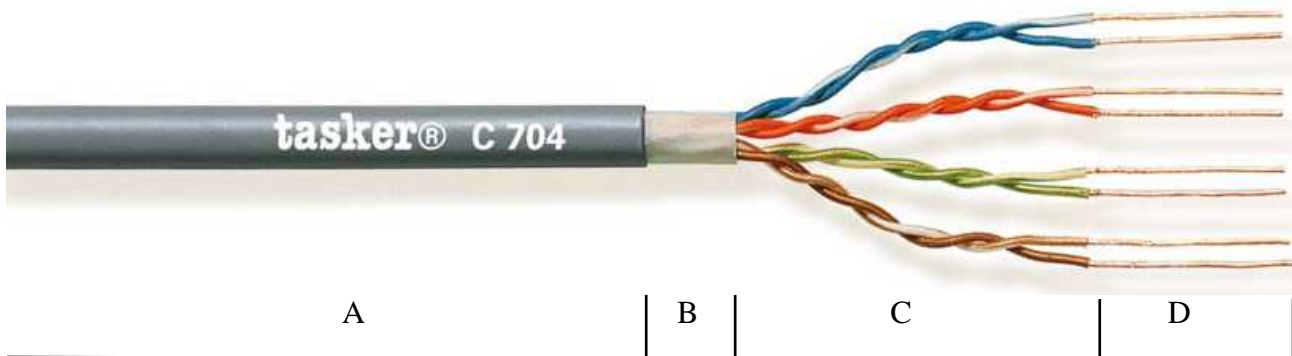

Technical Datasheet

tasker® C704 U.T.P. Cat. 5e

4x2x0,22 mm² - UL/ETL verified Cable

CATEGORY Data Transmission (See Data Network Catalogue)
APPLICATIONS LAN cabling and patch cord

- A:** Grey Soft **PVC** Sheath. Outer Cable Diam. Ø 6,00 (±0,20) mm.
- B:** The four pairs are stranded together with polyester based tape.
- C:** Insulation with PE. Diam. Ø 0,90 (±0,20) mm.
 RJ45 plug connector compatible.
 Core colors: White – Blue/Blue White-Orange/ Orange, White-Green/Green, White-Brown/Brown.
- D:** Stiff formation of 1x0,51 mm in O.F.C. Red Copper.
 Nom. Cross section 4x2x0,22 mm².

MARKING **tasker®** C704 E-TYPE CM 4x2x0,22 mm² 60°C (UL) E188630 CSA LL81295 FT4 ETL VERIFIED TO TIA/EIA-568-B.2 CAT.5e U.T.P. 12G1207032641

CUSTOM PRODUCTION This product may be custom produced also in **L.S.Z.H.** polymer, **PE, PUR**, with or without Metallic Armor.