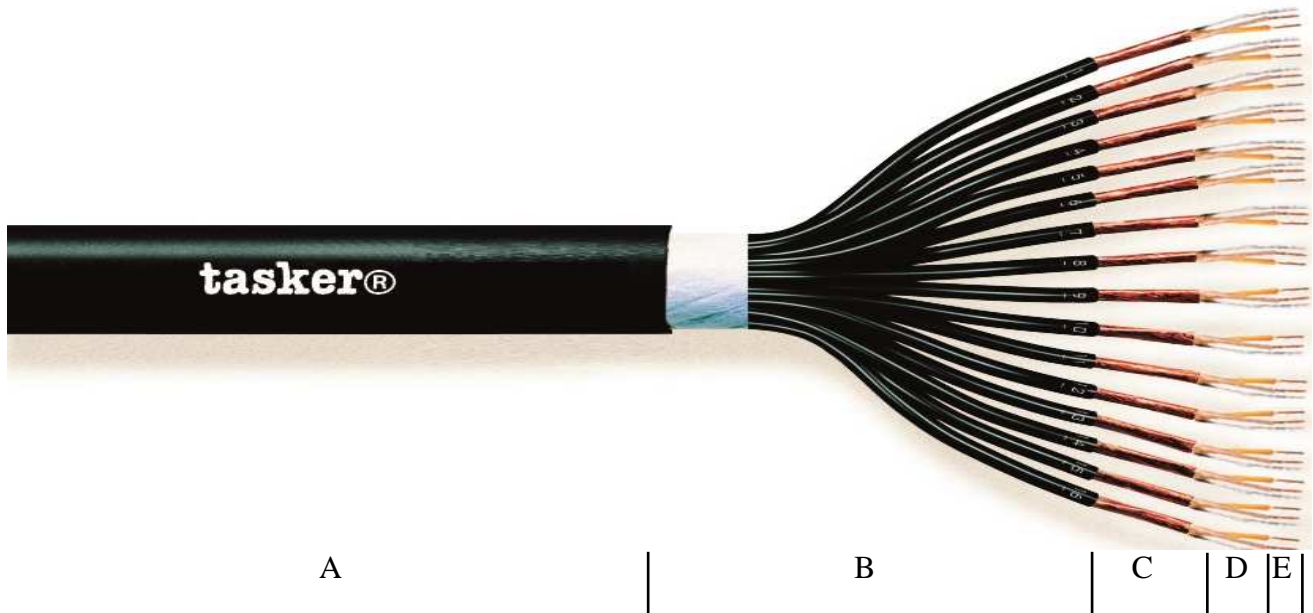

MILAN S.r.l. a socio unico

Head Office – Export department:
Viale Europa, 74
20090 Cusago (MI) Italy
T. +39 02 9039.4556-4158
F. +39 02 9039.4551
www.taskercables.com

Ufficio Commerciale e Centro Distribuzione
Viale Europa 72 Strada F12
20090 Cusago (MI) Italy
T. +39 02 9039.0037-0059
F. +39 02 9039.0049
www.tasker.it

Technical Datasheet

tasker® C432 – 32x2x0,22 mm²

Single Shielded Multipair Audio Cable

NOTE
CATEGORY
APPLICATIONS

The picture don't represent the real number of conductors
Multipair Audio Cable (See Audio Catalogue)
Audio Mixers, Benches and Audio Balanced multi sockets.

- **A:** Soft Black **PVC** Sheath.
  Outer cable Diam. Ø: 24,00 (±0,10) mm.
- **B:** The single pair are isolated with black **PVC**, numbered from one to the number of elements and wrapped together with polyester base tape.
  Diam. Ø 3,00 (±0,10) mm.
- **C:** The single pair are shielded with spiral in O.F.C. red copper, covering 100% + tinned copper Drain Wire.
- **D:** The single cores are insulated with **Solid PE**, colored one Yellow and one Transparent, and wrapped with not weaved polyester base tape.
  Diam. Ø 1,00 (±0,10) mm.
- **E:** O.F.C. red copper formation 28x0,10 mm.
  Nom. Cross section 32x2x0,22 mm².