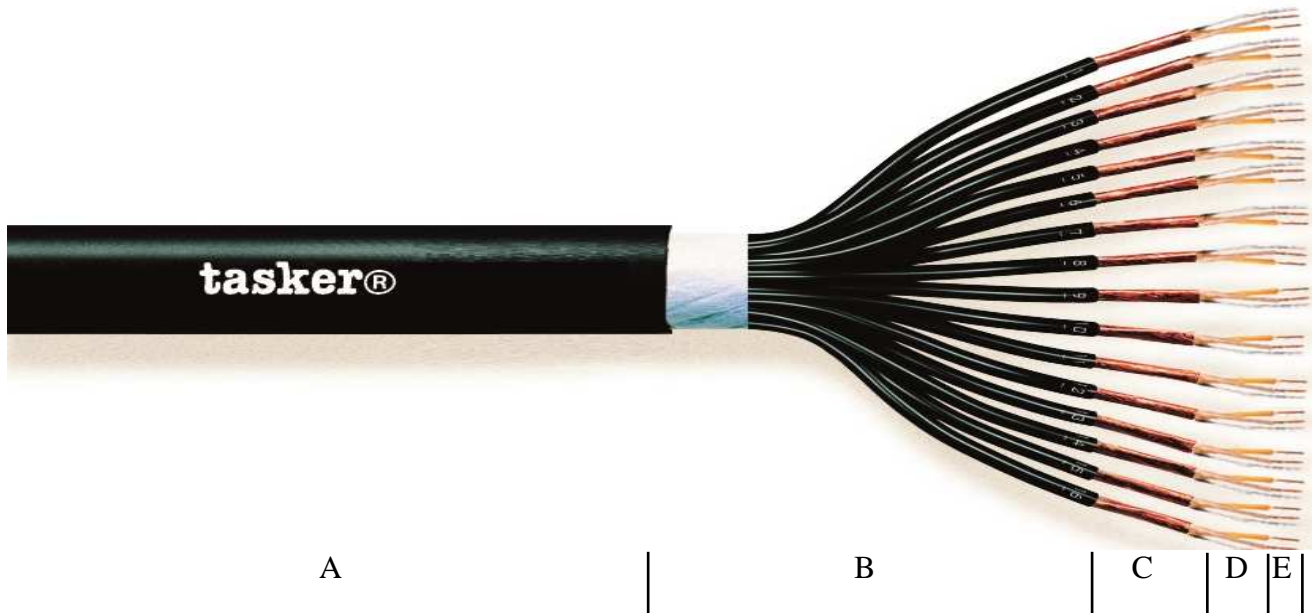

MILAN S.r.l. a socio unico

Head Office – Export department:
Viale Europa, 74
20090 Cusago (MI) Italy
T. +39 02 9039.4556-4158
F. +39 02 9039.4551
www.taskercables.com

Ufficio Commerciale e Centro Distribuzione
Viale Europa 72 Strada F12
20090 Cusago (MI) Italy
T. +39 02 9039.0037-0059
F. +39 02 9039.0049
www.tasker.it

Technical Datasheet

tasker® C424 – 24x2x0,22 mm²

Single Shielded Multipair Audio Cable

NOTE
CATEGORY
APPLICATIONS

The picture don't represent the real number of conductors
Multipair Audio Cable (See Audio Catalogue)
Audio Mixers, Benches and Audio Balanced multi sockets.

- **A:** Soft Black **PVC** Sheath.
  Outer cable Diam. Ø: 19,00 (±0,10) mm.
- **B:** The single pair are isolated with black **PVC**, numbered from one to the number of elements and wrapped together with polyester base tape.
  Diam. Ø 3,00 (±0,10) mm.
- **C:** The single pair are shielded with spiral in O.F.C. red copper, covering 100% + tinned copper Drain Wire.
- **D:** The single cores are insulated with **Solid PE**, colored one Yellow and one Transparent, and wrapped with not weaved polyester base tape.
  Diam. Ø 1,00 (±0,10) mm.
- **E:** O.F.C. red copper formation 28x0,10 mm.
  Nom. Cross section 24x2x0,22 mm².