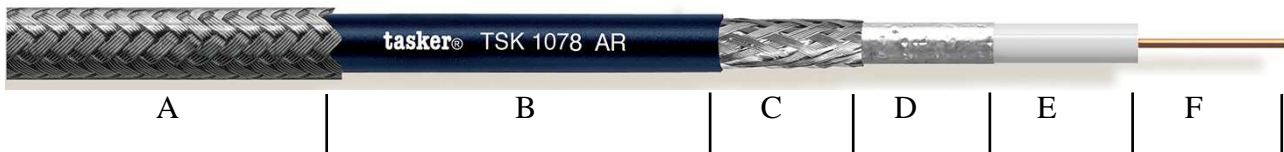

# tasker® TSK 1078 AR – 1x0,26 mm<sup>2</sup> Armored HDTV – HD SDI - Coaxial Cable 75 Ω

**CATEGORY** Coaxial cable 75 Ω (See Video Catalogue)  
**APPLICATIONS** Digital video for broadcast and high definition video installation

- A:** Anti rodents **galvanized steel Armor** specific for underground installation. Outer Diam. Ø 6,90 (±0,20) mm.
- B:** Dark Blue Soft **L.S.Z.H.** sheath. Flame Retardant e Halogen Free. Outer Diam. Ø 5,90 (±0,20) mm.
- C:** First Shielding O.F.C. tinned copper Braid covering 95%.
- D:** Second Shielding in Aluminum foil tape, covering 100 %.
- E:** Core Insulation with Foam PE – Nom. Ø 3,70 (±0,20) mm.
- F:** Stiff Wire in O.F.C. Red Copper - formation 1x0,813 mm. Nom. Cross section 1x0,52 mm<sup>2</sup>.