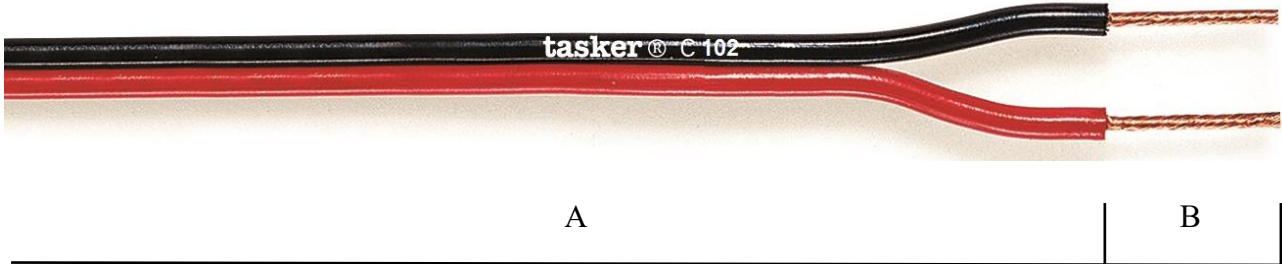

# tasker® C102 2x1,00 mm<sup>2</sup>

### Flat Divisible Audio Divisible Cable

**CATEGORY** Flat Cable (See Audio Catalogue)  
**APPLICATIONS** Speaker and Home Theatre installation

- A:** Red and Black PVC Sheath.  
 Outer cable dimension 2,50x5,10 (±0,20) mm.
- B:** Both conductors in O.F.C. Red Copper.  
 Formation with 0,20 mm wires.  
 Nominal cross section 2x1,00mm<sup>2</sup>.

**MARKING** **tasker® C102 - 2x1,00 mm<sup>2</sup> - O.F.C. - SPEAKER CABLE**  
 - MADE IN ITALY

**CUSTOM PRODUCTION** This product may be custom produced also in L.S.Z.H. polymer, PE or PUR.