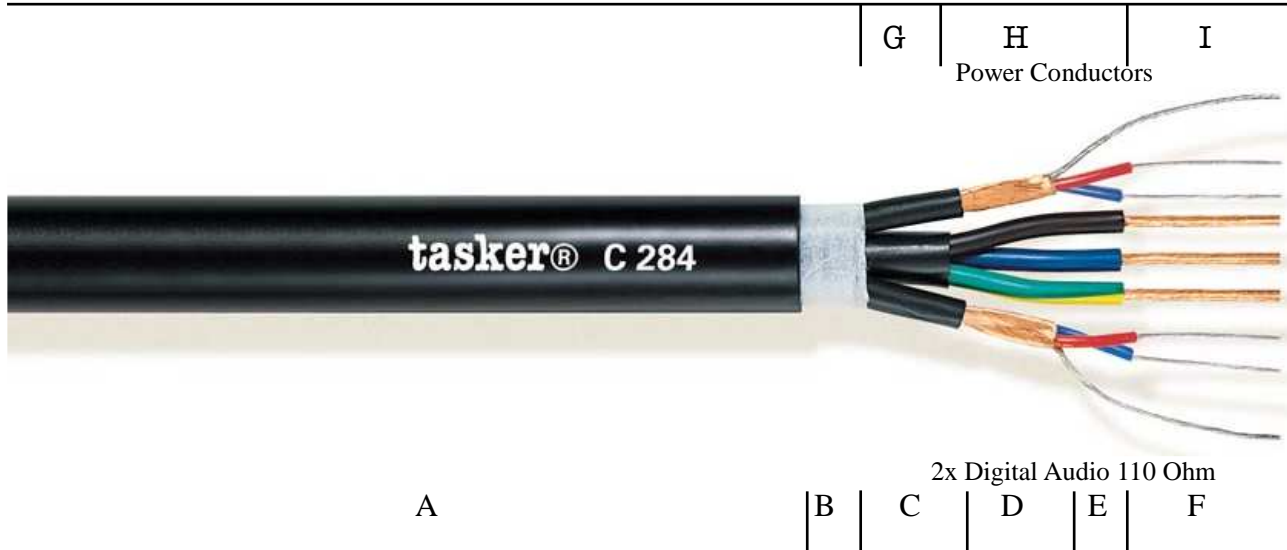

Technical Datasheet

tasker® C284 – 2x2x0,22 + 3x1,50 mm² Special DMX 110 Ohm Cable

Firestop®

RoHS₃

CATEGORY DMX Cable + Power (See Audio Catalogue)
APPLICATIONS Active Digital Audio Cables

- A:** Black **Flame Retardant PVC**.
Outer cable Diam. Ø 13,80 (±0,20) mm.
- B:** The single sheath are stranded with waste filler between conductors and wrapped with not woven polyester tape.

2x Digital Audio 110 Ohm Pairs:

- C:** Black **Flame Retardant PVC**.
Diam. Ø 4,00 (±0,20) mm.
- D:** Shielding O.F.C. red copper Spiral covering 100% + O.F.C. tinned copper Drain Wire.
- E:** Core Insulation with PEE, colored one Red and one Blue.
Diam. Ø 1,50 (±0,20) mm.
- F:** O.F.C. tinned copper formation 28x0,10 mm.
Nom. Cross section 1x2x0,22 mm².