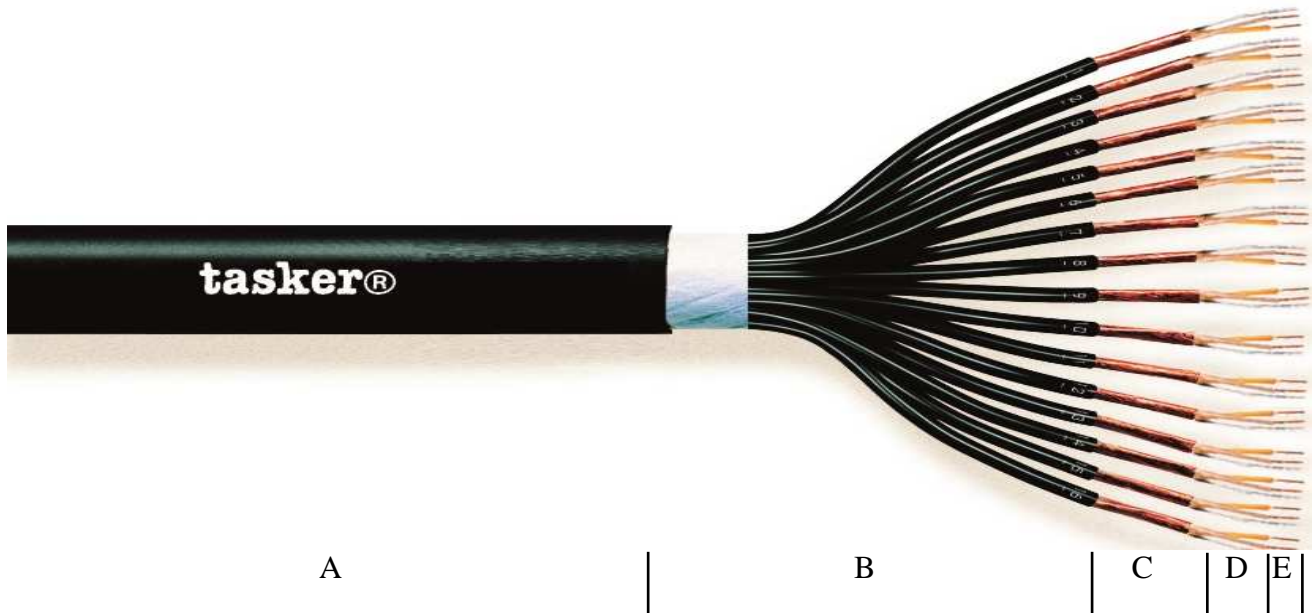

MILAN S.r.l. a socio unico

Head Office – Export department:
Viale Europa, 74
20090 Cusago (MI) Italy
T. +39 02 9039.4556-4158
F. +39 02 9039.4551
www.taskercables.com

Ufficio Commerciale e Centro Distribuzione
Viale Europa 72 Strada F12
20090 Cusago (MI) Italy
T. +39 02 9039.0037-0059
F. +39 02 9039.0049
www.tasker.it

Technical Datasheet

tasker® C452 – 52x2x0,22 mm²

Single Shielded Multipair Audio Cable

A

B

C

D

E

NOTE
CATEGORY
APPLICATIONS

The picture don't represent the real number of conductors
Multipair Audio Cable (See Audio Catalogue)
Audio Mixers, Benches and Audio Balanced multi sockets.

- **A:** Soft Black **PVC** Sheath.
  Outer cable Diam. Ø: 28,00 (±0,10) mm.
- **B:** The single pair are isolated with black **PVC**, numbered from one to the number of elements and wrapped together with polyester base tape.
  Diam. Ø 3,00 (±0,10) mm.
- **C:** The single pair are shielded with spiral in O.F.C. red copper, covering 100% + tinned copper Drain Wire.
- **D:** The single cores are insulated with **Solid PE**, colored one Yellow and one Transparent, and wrapped with not weaved polyester base tape.
  Diam. Ø 1,00 (±0,10) mm.
- **E:** O.F.C. red copper formation 28x0,10 mm.
  Nom. Cross section 52x2x0,22 mm².