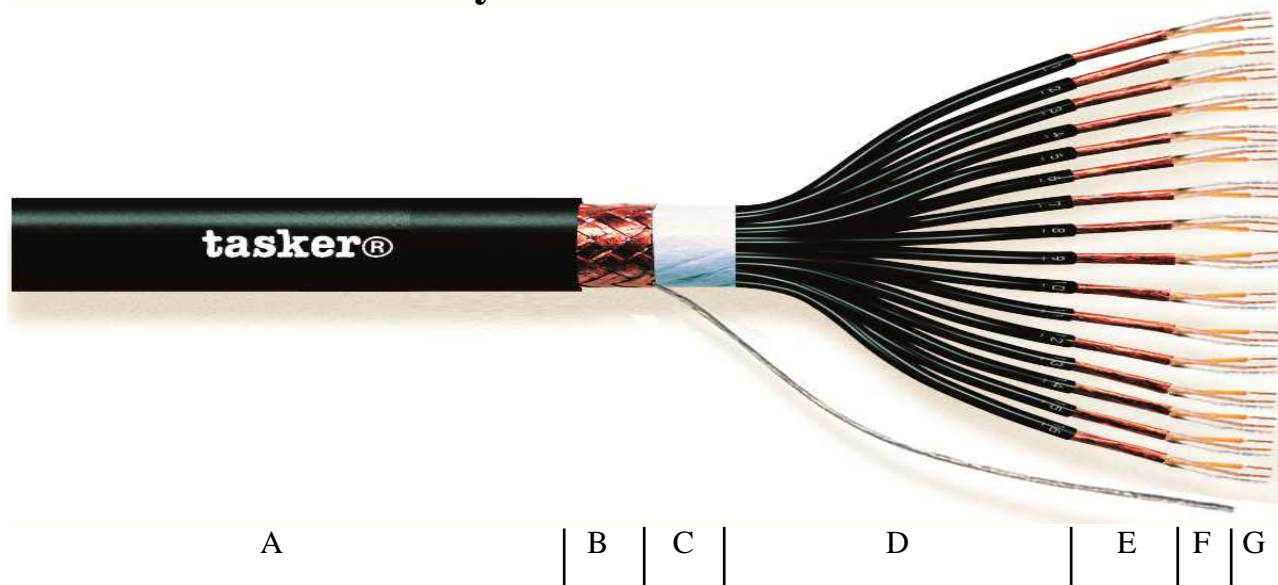

Viale Europa 72 Strada F12
20090 Cusago (MI) Italy
T. +39 02 9039.0037-0059
F. +39 02 9039.0049
www.tasker.it

Technical Datasheet

tasker® C312 – 12x2x0,22 mm²

Individually Shielded Multi Pair Cable

NOTE The picture don't represent the real number of conductors
CATEGORY Multipair Audio Cable (See Audio Catalogue)
APPLICATIONS Audio Mixers, Benches and Audio Balanced multi sockets.

- A:** Black Soft **PVC** sheath.
Outer cable dimension Ø 16,00 (±0,20) mm.
- B:** Total Shielding in O.F.C. red copper Braid covering 85%.
+ Tinned Copper Drain Wire.
- C:** Total taping in not woven polyester tape.
- D:** Inner sheaths in PVC, Black and numbered. Diam. Ø 3,00 (±0,20) mm.
- E:** Shielding on each single pair in O.F.C. red copper Spiral covering 100%.
- F:** Core Insulation with solid PE, colored one Transparent and one Yellow.
Diam. Ø 1,00 (±0,20) mm.
- G:** O.F.C. red copper formation 28x0,10 mm.
Nom. Cross section 12x2x0,22 mm².