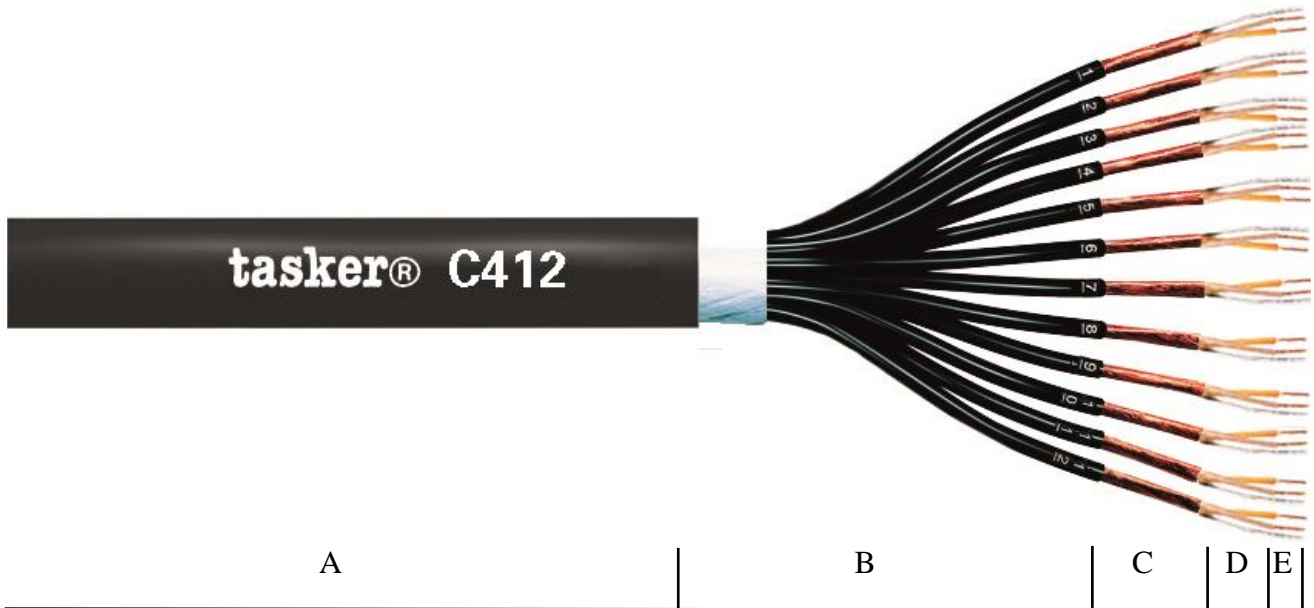

Technical Datasheet ✓ **RoHS₃**
tasker® C412 – 12x2x0,22 mm²
Single Shielded Multipair Audio Cable

CATEGORY Multipair Audio Cable (See Audio Catalogue)
APPLICATIONS Audio Mixers, Benches and Audio Balanced multi sockets.

- A:** Soft Black **PVC** Sheath.
Outer cable Diam. Ø: 16,00 (±0,20) mm.
- B:** The single pair are isolated with black **PVC**, numbered from one to the number of elements and wrapped together with polyester base tape.
Diam. Ø 3,00 (±0,20) mm.
- C:** The single pair are shielded with spiral in O.F.C. red copper, covering 100% + tinned copper Drain Wire.
- D:** The single cores are insulated with **Solid PE**, colored one Yellow and one Transparent, and wrapped with not weaved polyester base tape.
Diam. Ø 1,00 (±0,20) mm.
- E:** O.F.C. red copper formation 28x0,10 mm.
Nom. Cross section 12x2x0,22 mm².