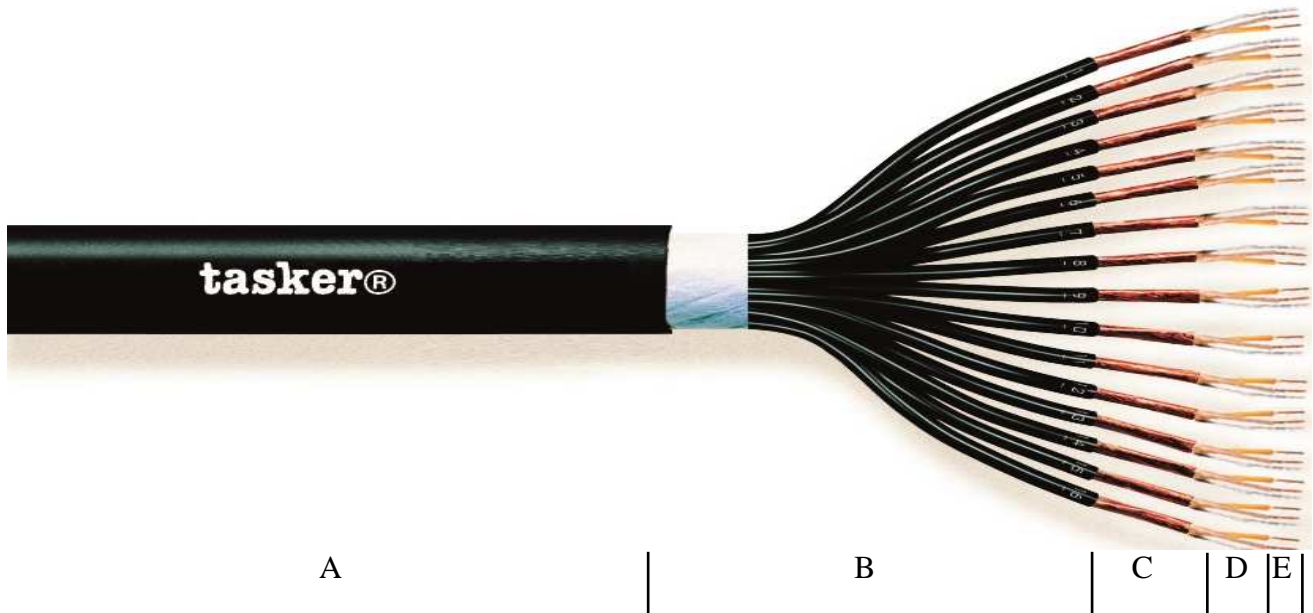

MILAN S.r.l. a socio unico

Head Office – Export department:
Viale Europa, 74
20090 Cusago (MI) Italy
T. +39 02 9039.4556-4158
F. +39 02 9039.4551
www.taskercables.com

Ufficio Commerciale e Centro Distribuzione
Viale Europa 72 Strada F12
20090 Cusago (MI) Italy
T. +39 02 9039.0037-0059
F. +39 02 9039.0049
www.tasker.it

Technical Datasheet

tasker® C436 – 36x2x0,22 mm²

Single Shielded Multipair Audio Cable

NOTE
CATEGORY
APPLICATIONS

The picture don't represent the real number of conductors
Multipair Audio Cable (See Audio Catalogue)
Audio Mixers, Benches and Audio Balanced multi sockets.

- **A:** Soft Black **PVC** Sheath.
  Outer cable Diam. Ø: 26,00 (±0,10) mm.
- **B:** The single pair are isolated with black **PVC**, numbered from one to the number of elements and wrapped together with polyester base tape.
  Diam. Ø 3,00 (±0,10) mm.
- **C:** The single pair are shielded with spiral in O.F.C. red copper, covering 100% + tinned copper Drain Wire.
- **D:** The single cores are insulated with **Solid PE**, colored one Yellow and one Transparent, and wrapped with not weaved polyester base tape.
  Diam. Ø 1,00 (±0,10) mm.
- **E:** O.F.C. red copper formation 28x0,10 mm.
  Nom. Cross section 36x2x0,22 mm².