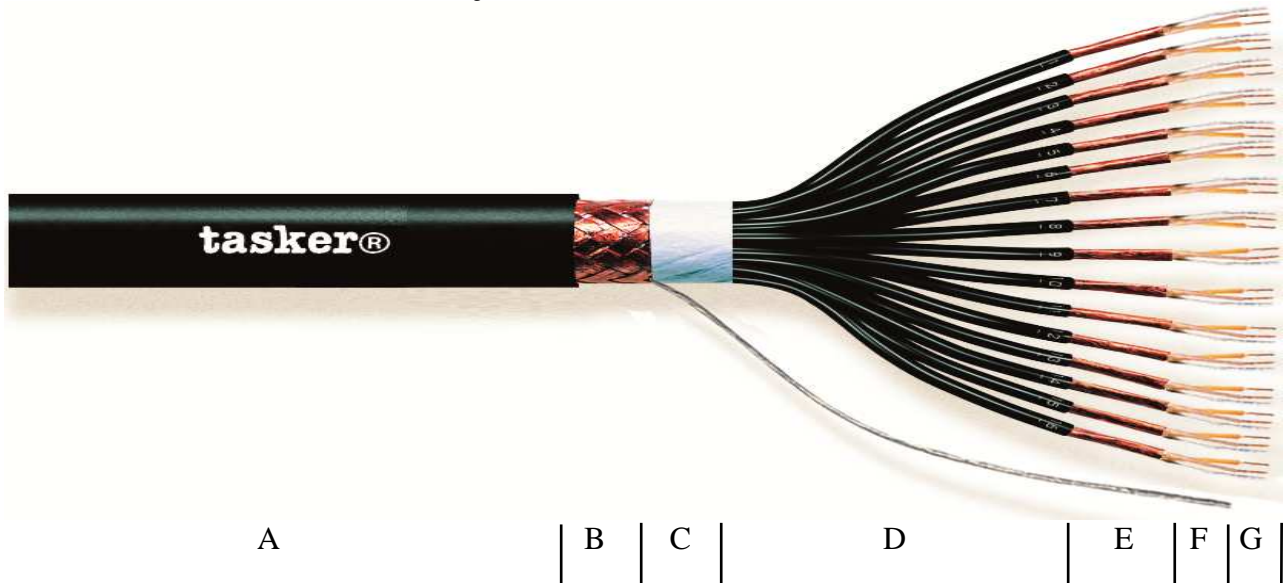

Technical Datasheet

tasker® C308 – 8x2x0,22 mm²

Individually Shielded Multi Pair Cable

NOTE The picture don't represent the real number of conductors
CATEGORY Multipair Audio Cable (See Audio Catalogue)
APPLICATIONS Audio Mixers, Benches and Audio Balanced multi sockets.

- A:** Black Soft **PVC** sheath.
Outer cable dimension Ø 13,00 (±0,20) mm.
- B:** Total Shielding in O.F.C. red copper Braid covering 85%.
+ Tinned Copper Drain Wire.
- C:** Total taping in not woven polyester tape.
- D:** Inner sheaths in PVC, Black and numbered. Diam. Ø 3,00 (±0,20) mm.
- E:** Shielding on each single pair in O.F.C. red copper Spiral covering 100%.
- F:** Core Insulation with solid PE, colored one Transparent and one Yellow.
Diam. Ø 1,00 (±0,20) mm.
- G:** O.F.C. red copper formation 28x0,10 mm.
Nom. Cross section 8x2x0,22 mm².