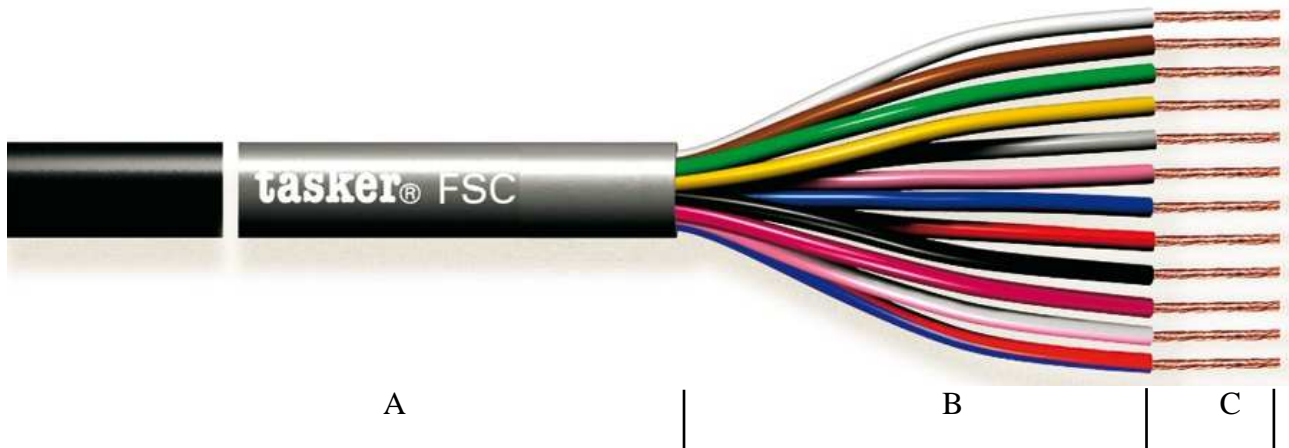

MILAN S.r.l. a socio unico

Head Office – Export department:
Viale Europa, 74
20090 Cusago (MI) Italy
T. +39 02 9039.4556-4158
F. +39 02 9039.4551
www.taskercables.com

Ufficio Commerciale e Centro Distribuzione
Viale Europa 72 Strada F12
20090 Cusago (MI) Italy
T. +39 02 9039.0037-0059
F. +39 02 9039.0049
www.tasker.it

Technical Datasheet

tasker® FSC24022 – 24x0,22 mm² Flexible Multi Conductor Cable

NOTE
CATEGORY
APPLICATIONS

The picture do not represent the real number of conductors.
Multi Conductor Cable (See Electronics Catalogue)
Wiring and Electronics.

- **A:** Soft **Flame Retardant PVC** sheath. Available in different colors.
  Outer cable diam Ø 8,80 (±0,20) mm.
- **B:** Cores Insulation with Soft **Flame Retardant PVC**.
  DIN 47100 Standards. Color Code: White, Brown, Green, Yellow, Grey, Pink, Blue, Red, Black, Violet, Grey/Pink, Red/Blue, White/Green, Brown/Green, White/Yellow, Yellow/Brown, White/grey, Grey/Brown, White/Pink, Pink/Brown, White/Blue, Brown/Blue, White/Red, Brown/Red
  Core Diam. Ø 1,10 (±0,20) mm.
- **C:** Stranded O.F.C. Red Copper formation 7x0,20 mm.
  Nom. Cross section 24x0,22 mm².

MARKING
CUSTOM
PRODUCTION

tasker® FSC 24022 24x0,22 mm² FLEX SHEATHED CABLE Firestop® Made Italy
This product may be custom produced also in **L.S.Z.H.** polymer, **PE, PUR**, with or without Metallic Armor.

Cable Properties

Conductor Resistance	79,15 Ω/Km
Max Rated Voltage	49 V
Operative Temperature	-15/+70°C

USE	X	Indoor	Interno Edificio	INSTALLATION	X	Fixed	Fissa	INFORMATION	X	RoHS2 Compliant
Impiego	X	Outdoor Limited	Esterno Limitato	Posa	X	Restricted Mobile	Mobile Limitata	Informazioni	X	Ver. A / 16.05.16
		Outdoor	Esterno			Mobile	Mobile			
		Outdoor Direct Burial	Esterno Interrato			Mobile in Drag Chain	Mobile in Catena