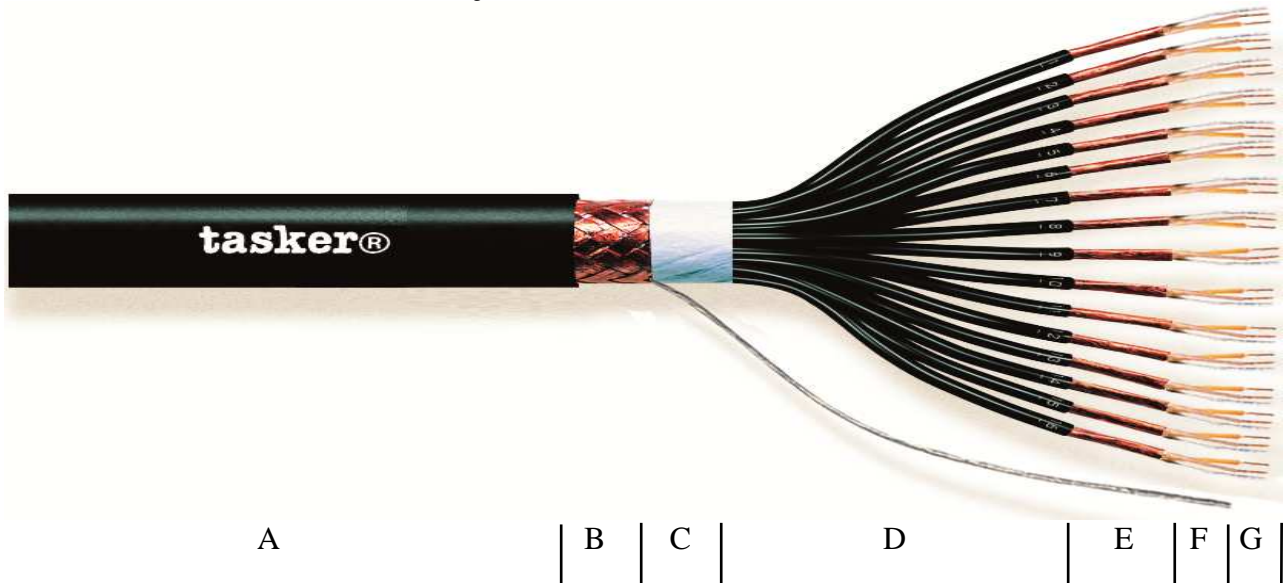

Technical Datasheet

tasker® C348 – 48x2x0,22 mm²

Individually Shielded Multi Pair Cable

NOTE The picture don't represent the real number of conductors
CATEGORY Multipair Audio Cable (See Audio Catalogue)
APPLICATIONS Audio Mixers, Benches and Audio Balanced multi sockets.

- A:** Black Soft **PVC** sheath.
Outer cable dimension Ø 28,00 (±0,20) mm.
- B:** Total Shielding in O.F.C. red copper Braid covering 85%.
+ Tinned Copper Drain Wire.
- C:** Total taping in not woven polyester tape.
- D:** Inner sheaths in PVC, Black and numbered. Diam. Ø 3,00 (±0,20) mm.
- E:** Shielding on each single pair in O.F.C. red copper Spiral covering 100%.
- F:** Core Insulation with solid PE, colored one Transparent and one Yellow.
Diam. Ø 1,00 (±0,20) mm.
- G:** O.F.C. red copper formation 28x0,10 mm.
Nom. Cross section 48x2x0,22 mm².