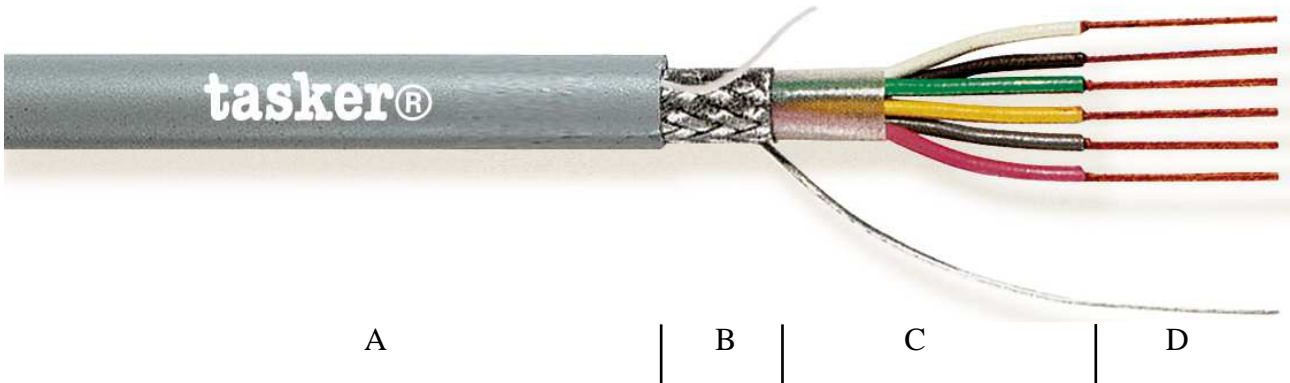

Technical Datasheet

tasker® C245 – 7x0,14 mm² - LiYCY Cable

NOTE
CATEGORY
APPLICATIONS

The picture don't represent the real number of conductors
 Shielded Cable for Data (See Data Network Catalogue)
 Data transmissions and electronics

- A:** Grey Soft **PVC** Sheath. Outer cable diam. Ø 5,40 (±0,20) mm.
- B:** Braided Shielding O.F.C. Tinned Copper covering 85% + Drain Wire
- C:** Cores Insulation with Soft **PVC**. Core diam. Ø 1,10 (±0,20) mm.
 Color Code DIN 47100 Standards: White, Brown, Green, Yellow, Grey, Pink, Blue.
- D:** Stranded with waste filler between conductors and wrapped with Mylar Tape.
 Stranded O.F.C. Red Copper, formation 18x0,10 mm.
 Nom. Cross section 7x0,14 mm².