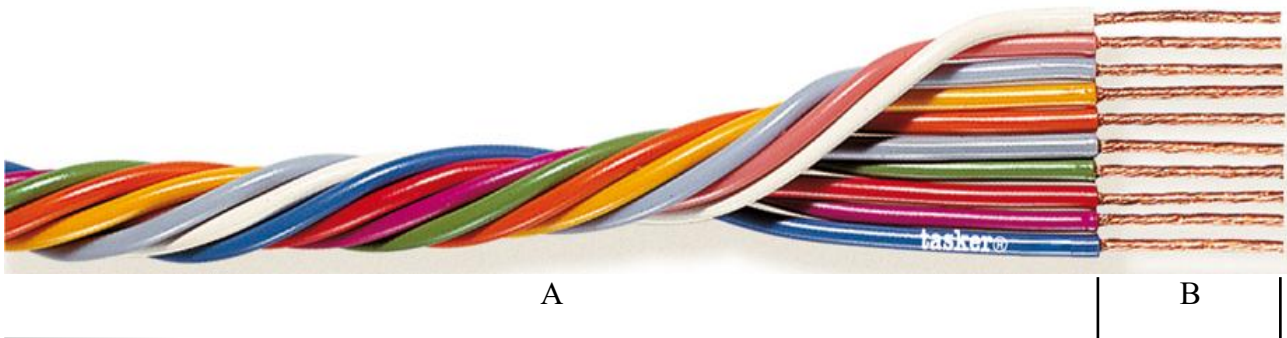

## Twisted Multi Conductor Cable

**CATEGORY** Multi Conductor Cable (See Electronics Catalogue)  
**APPLICATIONS** Wiring and Electronics.

- A:** The PVC conductors are twisted together to create the cable.  
Outer Diam. Ø 6,30 (±0,20) mm.  
Single Conductor Diam. Ø 1,80 (±0,20) mm.  
Color Code: White, Pink, Light-Blue, Yellow, Bright-Orange, Grey, Green, Red, Violet, Blue.
- B:** Stranded O.F.C. Red Copper formation 11x0,20 mm.  
Nom. Cross section 10x0,35 mm<sup>2</sup>.