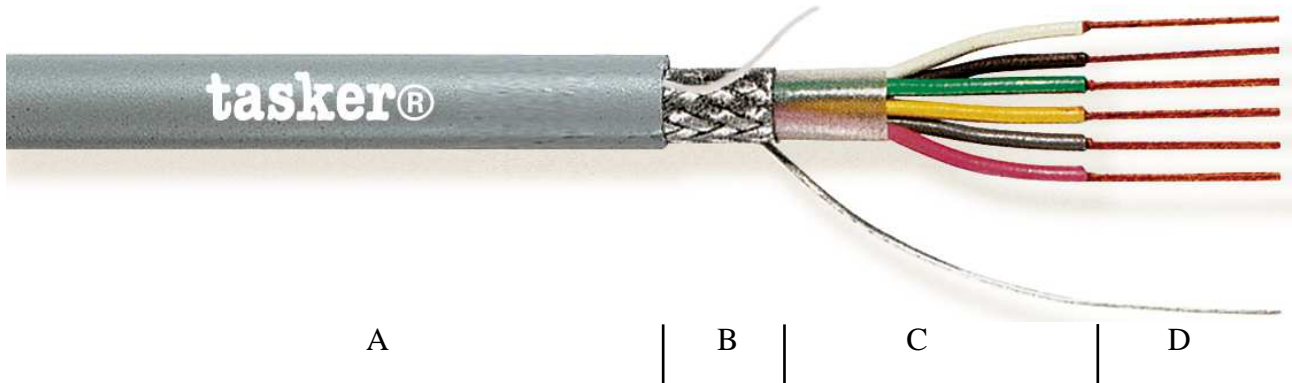

Technical Datasheet

tasker® C248 – 12x0,14 mm² - LiYCY Cable

NOTE The picture don't represent the real number of conductors
CATEGORY Shielded Cable for Data (See Data Network Catalogue)
APPLICATIONS Data transmissions and electronics

- A:** Grey Soft **PVC** Sheath. Outer cable diam. Ø 6,90 (±0,20) mm.
- B:** Braided Shielding O.F.C. Tinned Copper covering 85% + Drain Wire
- C:** Cores Insulation with Soft **PVC**. Core diam. Ø 1,10 (±0,20) mm.
 Color Code DIN 47100 Standards: White, Brown, Green, Yellow, Grey, Pink, Blue, Red, Black, Violet, Grey/Pink, Red/Blue.
 Stranded with waste filler between conductors and wrapped with Mylar Tape.
- D:** Stranded O.F.C. Red Copper, formation 18x0,10 mm.
 Nom. Cross section 12x0,14 mm².