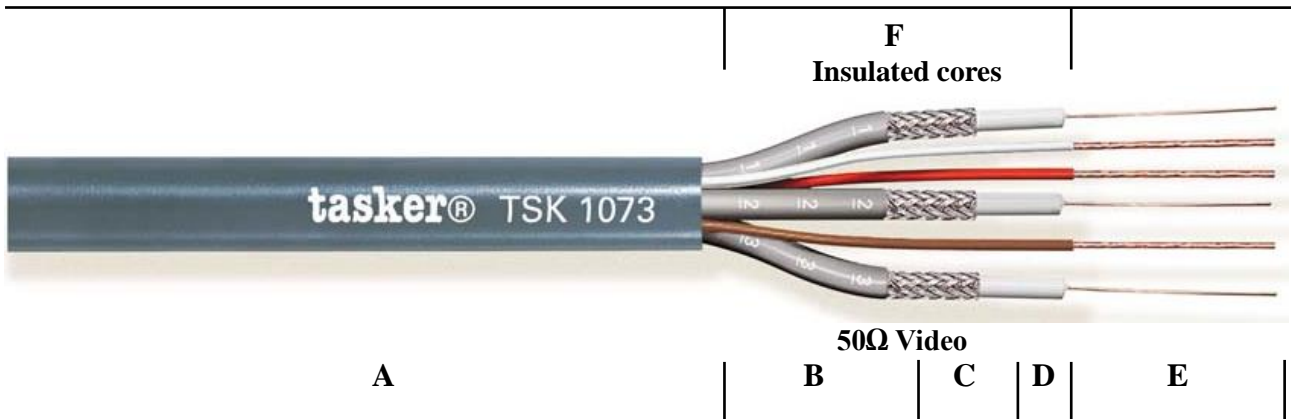

Technical Datasheet
FirestoP® tasker® TSK1073
3x RG174 (50Ω) + 3x Control Cable

CATEGORY Komby Cable 50Ω
APPLICATIONS Digital Cameras, Video surveillance.

A: Grey **Flame Retardant Sheath**.
 Outer cable diam. Ø 8,10 (± 0,20) mm.

RG174 (50 ohm):

- B:** Grey PVC Sheaths, numbered from 1 to 3.
Diam. Ø: 2,80 (± 0,20) mm.
- C:** Spiral Shielding in O.F.C. tinned copper covering 98%.
- D:** Transparent compact PE Insulation. Diam. Ø 1,50 (± 0,20) mm.
- E:** Stranded CW formation 7x0,16 mm.
Nom. Cross section 3x0,14 mm².

Insulated cores:

- F:** Flame Retardant PVC sheath. Diam. 1,20 (± 0.20) mm.
Colored White, Red, Brown.
- G:** Stranded formation in O.F.C. Red Copper 7x0,20 mm.
Nom. Cross Section 3x0,22 mm².

MARKING **tasker®** TSK 1073 3x50 Ohm + 3x0,22 mm² Special Mil. coax
 Cable FirestoP® MADE IN ITALY