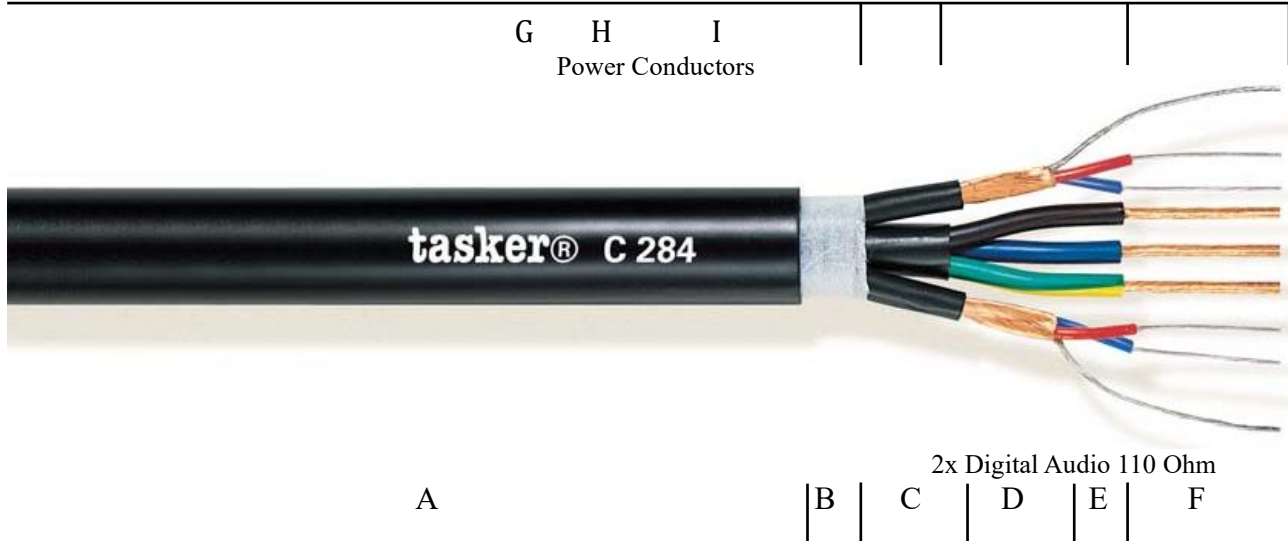

Technical Datasheet

tasker® C284 – 2x2x0,22 + 3x1,50 mm² DMX 110 Ohm Cable

CATEGORY DMX Cable + Power (See Audio Catalogue)

APPLICATIONS Active Digital Audio Cable for professional mobile use and stage.

- A:** Black **Flame Retardant PVC**. Outer cable Diam. Ø 14,70 (±0,20) mm.
B: The single sheaths are stranded with waste filler between conductors and wrapped with not woven polyester tape.

2x Digital Audio 110 Ohm Pairs:

- C:** Black **Flame Retardant PVC**. Diam. Ø 4,00 (±0,20) mm.
D: Shielding O.F.C. red copper Spiral covering 100% + O.F.C. tinned copper Drain Wire.
E: Core Insulation with PEE, colored one Red and one Blue. Diam. Ø 1,50 (±0,20) mm.
F: O.F.C. tinned copper formation 28x0,10 mm. Nom. Cross section 2x2x0,22 mm².

Three Power Conductors:

- G:** Black **Flame Retardant PVC**. Diam. Ø: 7,20 (±0,20) mm.
H: Core Insulation with, **Flame Retardant** colored: Brown, Blue and Yellow/Green. Diam. Ø 3,00 (±0,20) mm.
I: O.F.C. red copper formation 48x0,20 mm. Nom. Cross section 3x1,50 mm².