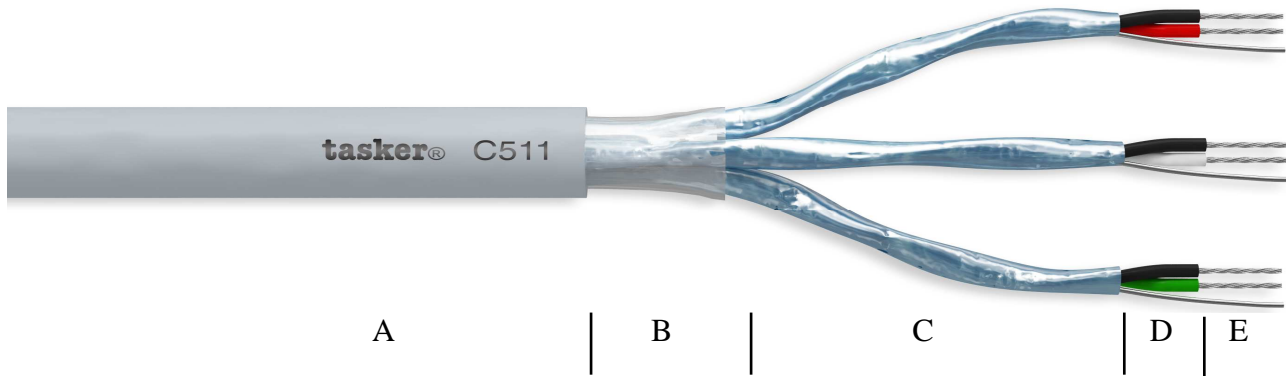

Technical Datasheet **tasker® C511 EIA RS 422 Shielded Cable**

CATEGORY Multipair Shielded Cable (See Audio or Data Network Catalogue)
APPLICATIONS RS 422 Systems and Electronics.

- A:** Grey Soft **Flame Retardant PVC** sheath.
RAL 7001. Outer cable Diam. Ø 8,10 (±0,10) mm.
- B:** Grouping if the shielded pairs with not woven polyester tape.
- C:** Single pairs are Shielded with Aluminum/PET tape on each pair, covering 100% + tinned copper drain wire 7x0,20 mm.
- D:** The cores are stranded in a pairs with 30 twist/m. , insulation with Foam Polyethylene. Diam. Ø 1,50 mm (±0,10) mm. Pairs color code: Black/Red, Black/White and Black/Green.
- E:** O.F.C. tinned copper formation 7x0,20 mm. Cross section 3x2x0,22 mm².

MARKING **tasker® C511 3x2x0,22 mm² (24 AWG) O.F.C. EIA RS 422 INDIVIDUALLY SHIELDED TWISTED CABLE Firestop® - Made In Italy**

CUSTOM PRODUCTION This product may be custom produced also in **L.S.Z.H.** polymer, **PE, PUR**, with or without Metallic Armor.