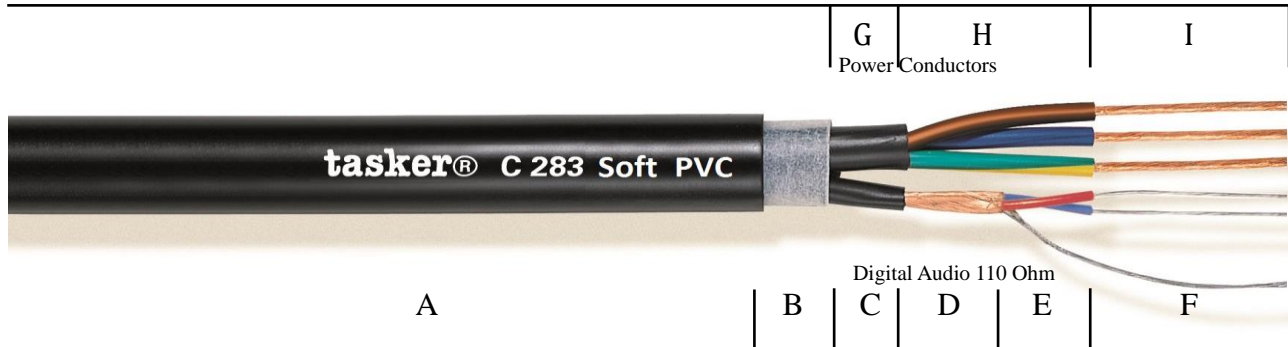

MILAN S.r.l. a socio unico

Head Office – Export department:
Viale Europa, 74
20090 Cusago (MI) Italy
T. +39 02 9039.4556-4158
F. +39 02 9039.4551
www.taskercables.com

Ufficio Commerciale e Centro Distribuzione
Viale Europa 72 Strada F12
20090 Cusago (MI) Italy
T. +39 02 9039.0037-0059
F. +39 02 9039.0049
www.tasker.it

Technical Datasheet **RoHS₃**

tasker® C283 Soft – 1x2x0,22 + 3x1,50 mm²

Special DMX 110 Ohm Cable

CATEGORY Special production DMX and Power Cable
APPLICATIONS Active Digital Audio Cables

- **A:** Black Soft **PVC**. Outer cable Diam. Ø 15,90 (±0,20) mm.
- **B:** The inner sheaths are stranded with waste filler between conductors and wrapped with not woven polyester tape.

Digital Audio 110 Ohm Pair:

- **C:** Black **Flame Retardant PVC**. Diam. Ø 4,00 (±0,20) mm.
- **D:** Shielding O.F.C. red copper Spiral covering 100% + O.F.C. tinned copper Drain Wire.
- **E:** Core Insulation with PPE, colored one Red and one Blue. Diam. Ø 1,50 (±0,20) mm.
- **F:** O.F.C. tinned copper - formation 28x0,10 mm. Nom. Cross section 1x2x0,22 mm².

Three Power Conductors:

- **G:** Black Soft **Flame Retardant PVC**. Diam. Ø: 7,20 (±0,20) mm.
- **H:** Core Insulation with **Flame Retardant PVC** colored: Brown, Blue and Yellow/Green. Diam. Ø 3,00 (±0,20) mm.
- **I:** O.F.C. red copper – formation 48x0,20 mm. Nom. Cross section 3x1,50 mm².