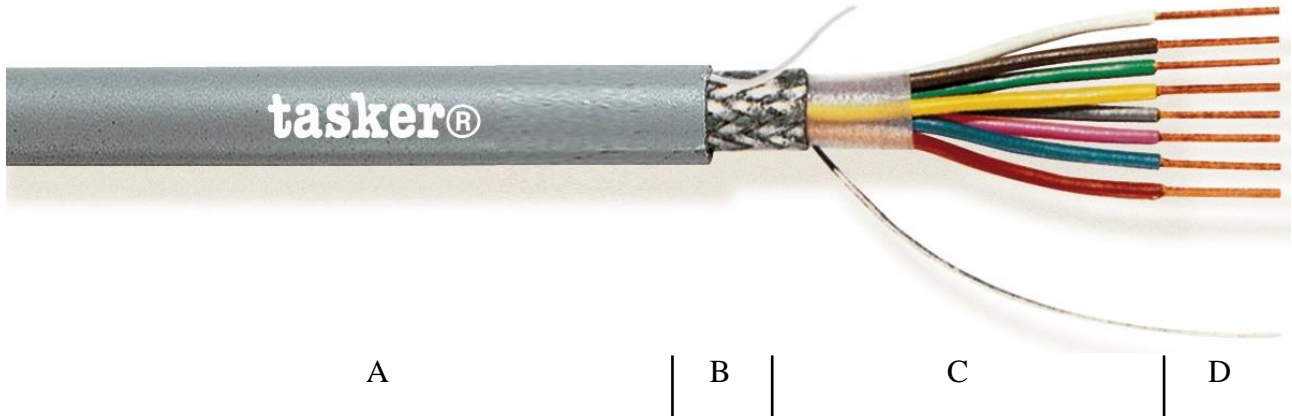

# tasker® C215 – 8x0,25 mm<sup>2</sup> - LiYCY Cable

**CATEGORY** Shielded Cable (See Data Network Catalogue)  
**APPLICATIONS** Data transmission and electronics.

- A:** Grey Soft **PVC** Sheath.  
Outer cable Ø: 7,40 (±0,20) mm.
- B:** Braided Shielding in O.F.C. Tinned Copper, covering 85% + Drain Wire.
- C:** Cores Insulation with Soft **PVC**– DIN 47100 Standards.  
Color Code: White, Brown, Green, Yellow, Grey, Pink, Blue, Red.  
Diam. Ø 1,30 (±0,20) mm. Stranded with waste filler between conductors and wrapped with Mylar Tape.
- D:** Stranded O.F.C. Red Copper formation 14x0,15 mm.  
Nom. Cross section 8x0,25 mm<sup>2</sup>.