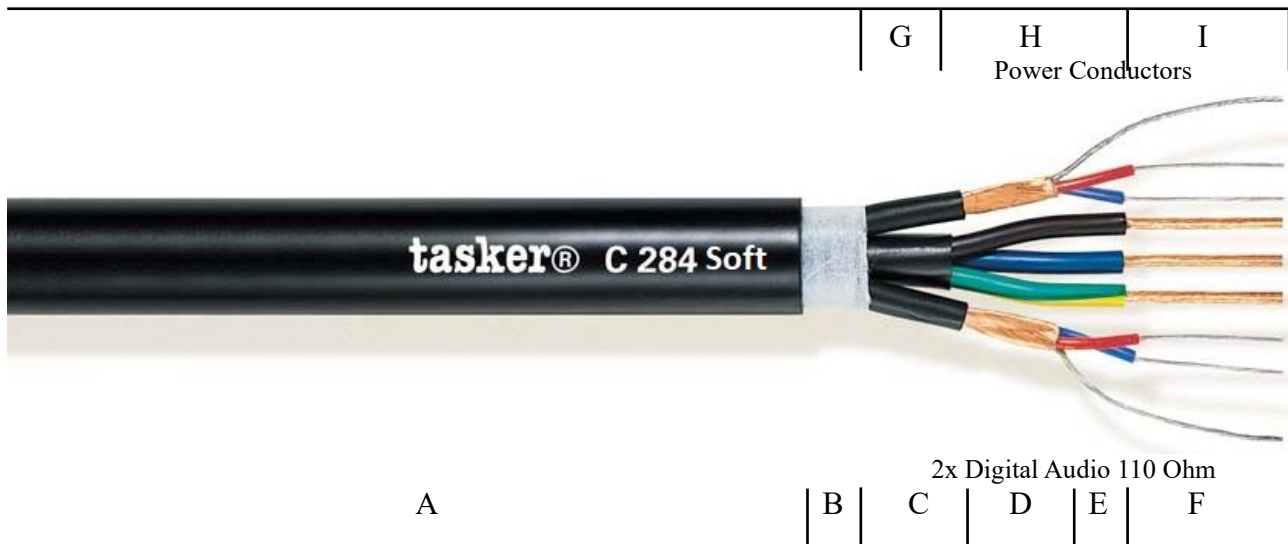

Technical Datasheet

tasker® C284 Soft – 2x2x0,22 + 3x1,50 mm²

Special DMX 110 Ohm Cable

CATEGORY Special production DMX Cable + Power

APPLICATIONS Special cable for professional mobile use and stage.

- A:** Black Soft **PVC UV resistant**. Outer cable Diam. Ø 16,00 (±0,50) mm.
- B:** The single sheaths are stranded with waste filler between conductors and wrapped with not woven polyester tape.

2x Digital Audio 110 Ohm Pairs:

- C:** Black **PVC**. Diam. Ø 4,00 (±0,20) mm.
- D:** Shielding O.F.C. red copper Spiral covering 100% + O.F.C. tinned copper drain wire.
- E:** Foam PE core Insulation, colored one Red and one Blue.
Diam. Ø 1,50 (±0,20) mm.
- F:** O.F.C. tinned copper formation 28x0,10 mm.
Nom. Cross section 2x2x0,22 mm².

Three Power Conductors:

- G:** Black **Flame-Retardant PVC**. Diam. Ø: 7,20 (±0,20) mm.
- H:** **PVC** core Insulation colored:
Brown, Blue and Yellow/Green. Diam. Ø 2,80 (±0,20) mm.
- I:** O.F.C. red copper formation 48x0,20 mm.
Nom. Cross section 3x1,50 mm².