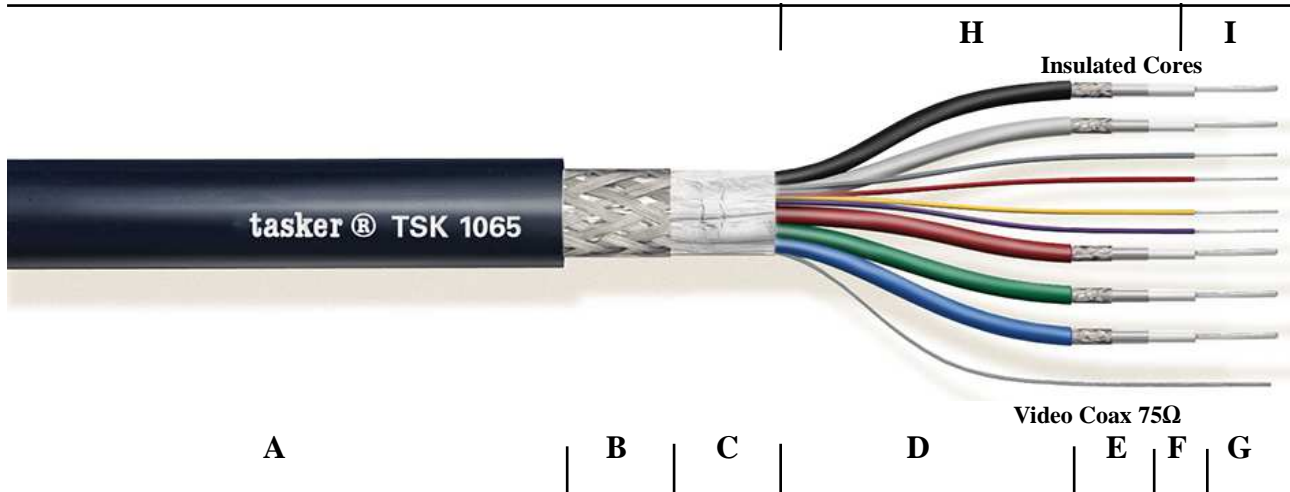

Technical Datasheet **Firestop®** **tasker® TSK1065 Special Video Cable 75Ω**

CATEGORY Special Video Cable 75Ω (See Video Catalogue)
APPLICATIONS R.G.B. Video and S-VGA / XGA.

- A:** Night Blue Soft **Flame Retardant PVC**.
Outer Diam. Ø 10,30 (±0,20) mm.
- B:** O.F.C. Tinned Copper Braid Shielding, covering 80% + drain Wire.
- C:** Aluminum foil tape covering 100%.

5x Video Coax 75Ω:

- D:** Sheath in **PVC**. Colored: Red, Blue, Green, Black, White.
Diam. Ø 2,90 (±0,20) mm.
- E:** **First shielding with** O.F.C. tinned copper braid, covering 90%.
+ Drain Wire, second with Aluminum foil tape covering 100%.
- F:** Insulated in PPE. Diam. Ø 1,70 (±0,20) mm.
- G:** Stranded in O.F.C. tinned copper formation 7x0,15 mm.
Nom. section 5x0,12 mm² (75Ω).

4x Insulated Cores:

- H:** Sheath in **PVC**. Colored: Grey, Red, Yellow, Violet.
Diam. Ø 1,20 (±0,20) mm.
- E:** Stranded in O.F.C. tinned copper formation 7x0,20 mm.
Nom. section 4x0,22 mm².

MILAN S.r.l. a socio unico