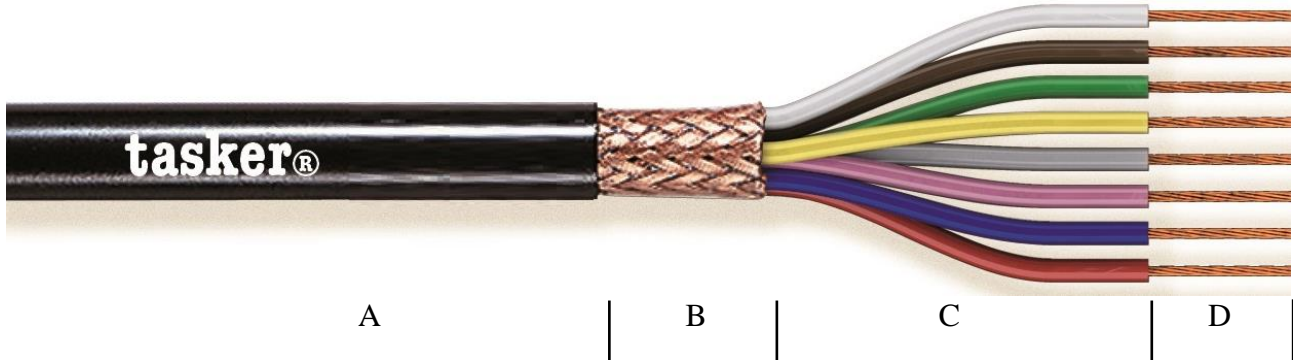

# tasker® C6035 CPR – 6x0,35 mm<sup>2</sup> Braided Shielded Cable

**NOTE**  
**CATEGORY**  
**APPLICATIONS**

The picture does not represent the real number of conductors  
Braided Conductor Shielded Cable (See Data Network Catalogue)  
Data transmission and Electronics

- A:** Black **Flame Retardant PVC** sheath.  
Outer cable diam. Ø 7,20 (±0,20) mm.
- B:** Braided Shielding O.F.C. Red Copper covering 85%.
- C:** Cores Insulation with **Flame Retardant PVC**.  
Core color code with DIN 47100 Standards.  
Diam. Ø 1,60 (±0,20) mm.
- D:** Stranded O.F.C. Red Copper formation 11x0,20 mm.  
Nom. Cross section 6x0,35 mm<sup>2</sup>.

**MARKING**

**tasker®** C6035 CPR 6x0,35 mm<sup>2</sup> O.F.C. - IMQ 0051-CPR-0966 – 2017 – Eca –  
BRAIDED SHIELDED CABLE - Firestop® - Made Italy

**Cable Properties**

<b>Conductor Resistance</b>	58,00 Ω/Km
<b>Capacity Core/Core</b>	120 pF/mt
<b>Capacity Core/Shield</b>	210 pF/mt
<b>Max Rated Voltage</b>	49 V
<b>Operative Temperature</b>	-20/+70°C