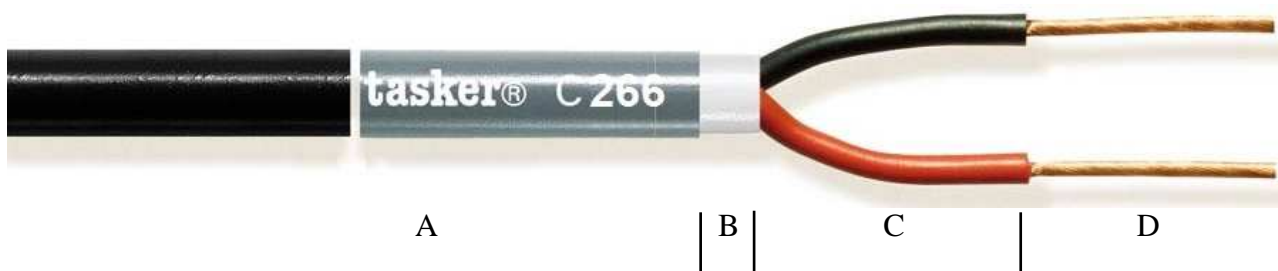

# tasker® C266 – 2x2,00 mm<sup>2</sup>

### Flexible Double Density Sheath Speaker Cable

**CATEGORY** Flexible Speaker Cable (See Audio Catalogue)  
**APPLICATION** Professional Loudspeakers and premade cables

- A:** First Soft **PVC** sheath, available in different color.  
Outer cable Ø: 8,80 (±0,10) mm.
- B:** Second Soft **PVC** Sheath with different density.
- C:** Core Insulation in **PVC**, colored one Red and one Black.  
Diam. Ø: 3,40 (±0,10) mm.
- D:** O.F.C. red copper formation 64x0,20 mm.  
Nom. Cross section 2x2,00 mm<sup>2</sup>.

**MARKING** **tasker® C266 2x2,00 – 14 AWG O.F.C. Speaker Cable Loudspeakers**  
 Cable - Made In Italy

**CUSTOM PRODUCTION** This product may be custom produced also in **L.S.Z.H.** polymer, **PE, PUR**, with or without Metallic Armor.