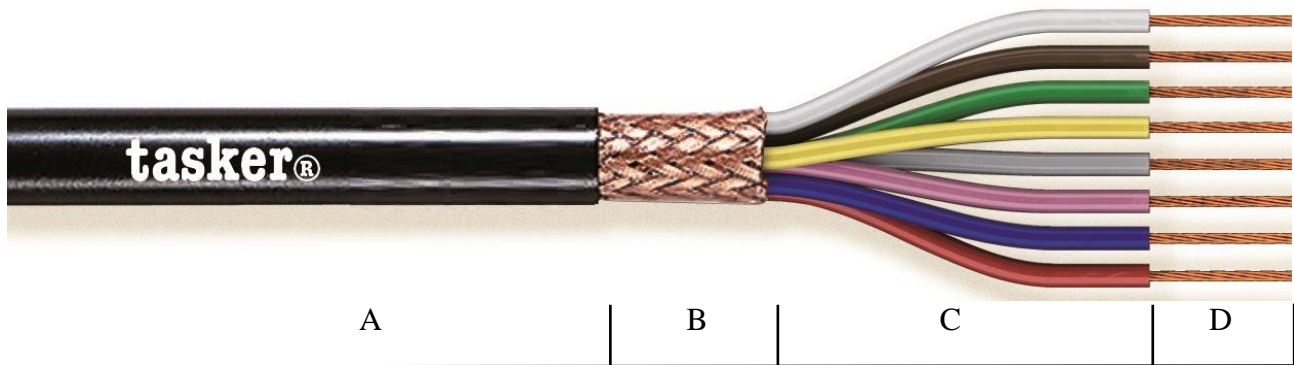

Technical Datasheet

tasker® C2025 CPR – 2x0,25 mm² Braided Shielded Cable

NOTE
CATEGORY
APPLICATIONS

The picture does not represent the real number of conductors
 Braided Conductor Shielded Cable (See Data Network Catalogue)
 Data transmission and Electronics

- A:** Black **Flame Retardant PVC** sheath.
Outer cable diam. Ø 5,00 (±0,20) mm.
- B:** Braided Shielding O.F.C. Red Copper covering 85%.
- C:** Cores Insulation with **Flame Retardant PVC**.
Core color code with DIN 47100 Standards.
Diam. Ø 1,40 (±0,20) mm.
- D:** Stranded O.F.C. Red Copper formation 8x0,20 mm.
Nom. Cross section 2x0,25 mm².