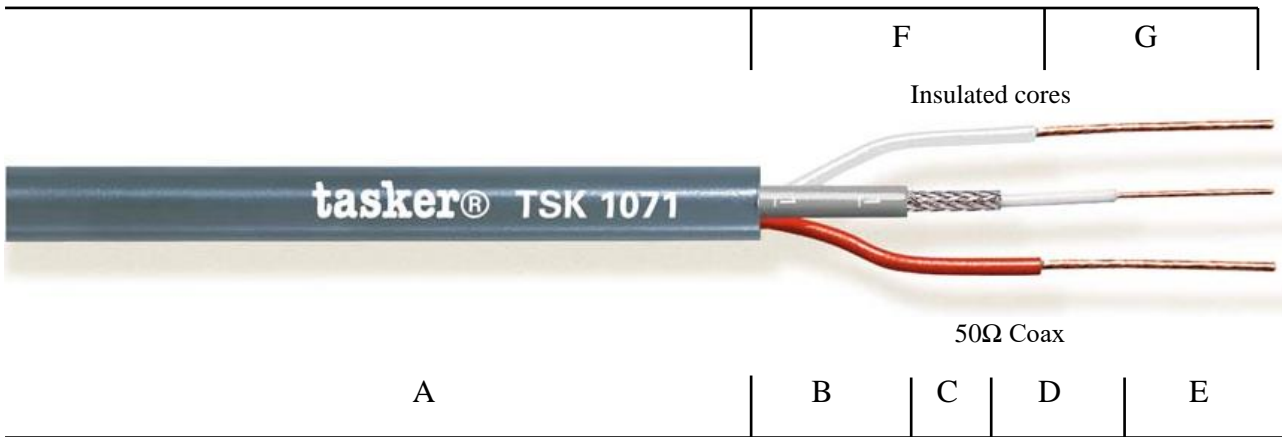

Technical Datasheet **Firestop®**

tasker® TSK 1071 - 50 Ω Coax + Control Cable
1xRG174 A/U (50Ω) +2x0,50 mm²

CATEGORY Komby Cable 50Ω (See Data Network Catalogue)
APPLICATIONS Digital Cameras, Video surveillance and Motorized Antennas.

A: Grey Soft **Flame Retardant PVC** sheath - Outer Diam. Ø 6,70 (± 0,20) mm.

RG174 A/U MIL. C17 F Standard (50 ohm):

- B:** Grey PVC Sheath – Diam.. Ø: 2,80 (± 0,20) mm.
- C:** Braid Shielding in O.F.C. tinned copper covering 98%.
- D:** Insulation in compact PE – Diam. Ø: 1,50 (± 0,20) mm.
- E:** Stranded CW formation 7x0,16 mm – nom. Cross section 1x0,14 mm².

Insulated cores:

- F :** Grey Soft **Flame Retardant PVC** sheath. Colored one white and one red. Diam. Ø: 2,00 (± 0,20) mm.
- G:** Stranded formation in O.F.C. tinned copper of 16x0,20 mm. Nom. Cross section 2x0,50 mm².