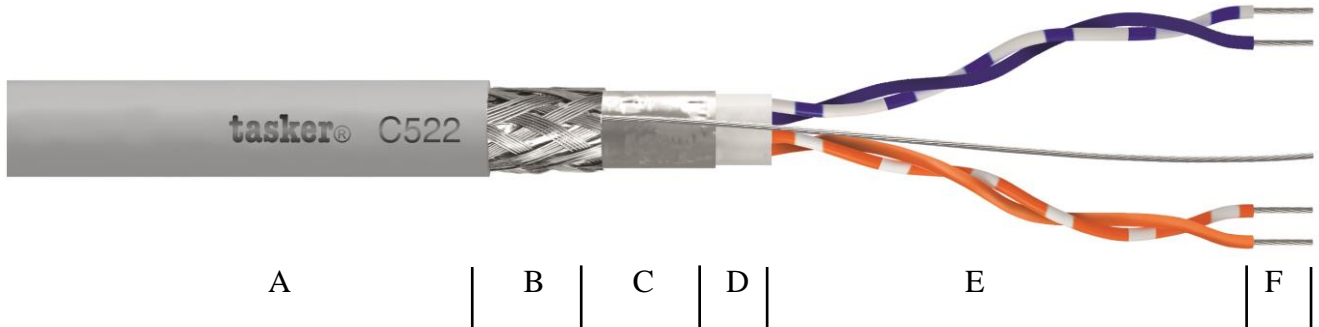

Technical Datasheet

tasker® C522 Shielded Cable

for EIA RS 485 or DMX 512

FirestoP®

CATEGORY Industrial protocol Shielded Cable (See Data Network Catalogue)
APPLICATIONS Industrial Electronic Equipment conform to standard EIA RS485

- A:** Grey Soft **PVC Flame Retardant**. RAL7001.
Outer cable Diam. Ø 8,60 (±0,20) mm.
- B:** First Shielding in O.F.C. tinned copper Braid, covering 90% + Drain Wire.
- C:** Second Shielding in Aluminum/PET tape, covering 100%.
- D:** Wrapped with not woven polyester based tape.
- E:** The cores are stranded in a pair with 30 twist/m, insulation with PE and the nominal diameter is 2,10 mm (±0,20) mm. Color code: Blue -Blue/White, Orange- Orange/White.
- F:** O.F.C. tinned copper formation 7x0,20 mm.
Nom. Cross section 2x2x0,22 mm².

MARKING **tasker® C522 2x2x0,22 mm² – O.F.C. – EIA RS485 DOUBLE SHIELDED TWISTED CABLE - FirestoP® - Made in Italy**

CUSTOM PRODUCTION This product may be custom produced also in **PVC, PE, PUR**, with or without Metallic Armor.