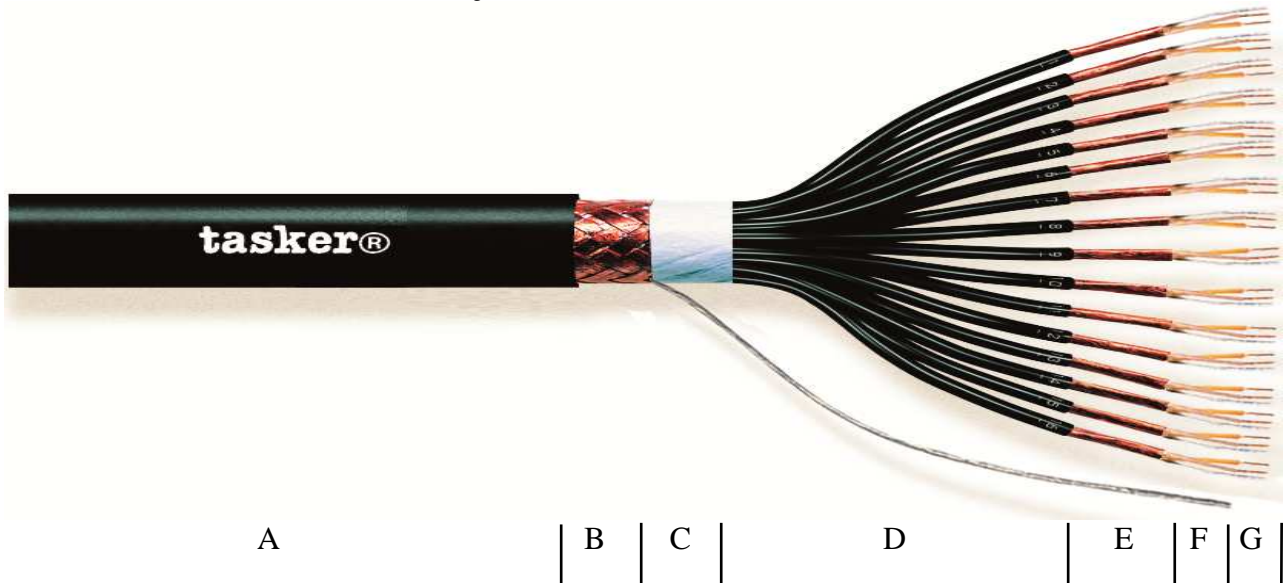

Technical Datasheet

tasker® C332 – 32x2x0,22 mm²

Individually Shielded Multi Pair Cable

NOTE The picture don't represent the real number of conductors
CATEGORY Multipair Audio Cable (See Audio Catalogue)
APPLICATIONS Audio Mixers, Benches and Audio Balanced multi sockets.

- A:** Black Soft **PVC** sheath.
Outer cable dimension Ø 24,00 (±0,20) mm.
- B:** Total Shielding in O.F.C. red copper Braid covering 85%.
+ Tinned Copper Drain Wire.
- C:** Total taping in not woven polyester tape.
- D:** Inner sheaths in PVC, Black and numbered. Diam. Ø 3,00 (±0,20) mm.
- E:** Shielding on each single pair in O.F.C. red copper Spiral covering 100%.
- F:** Core Insulation with solid PE, colored one Transparent and one Yellow.
Diam. Ø 1,00 (±0,20) mm.
- G:** O.F.C. red copper formation 28x0,10 mm.
Nom. Cross section 32x2x0,22 mm².