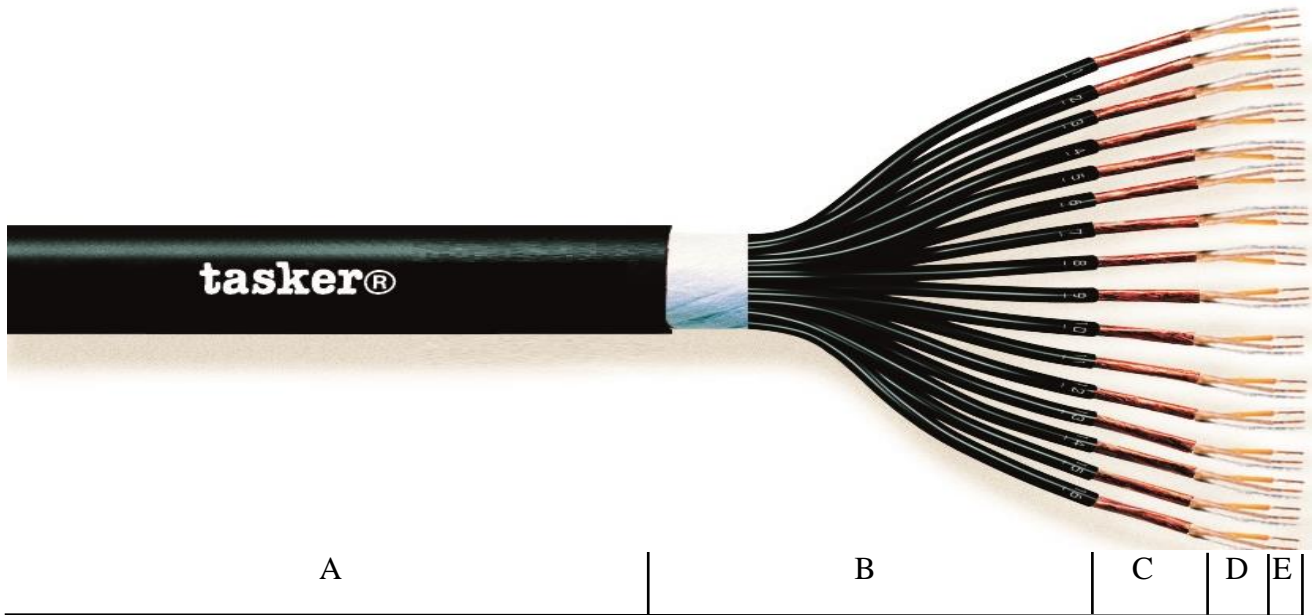

MILAN S.r.l. a socio unico

Head Office – Export department:
Viale Europa, 74
20090 Cusago (MI) Italy
T. +39 02 9039.4556-4158
F. +39 02 9039.4551
www.taskercables.com

Ufficio Commerciale e Centro Distribuzione
Viale Europa 72 Strada F12
20090 Cusago (MI) Italy
T. +39 02 9039.0037-0059
F. +39 02 9039.0049
www.tasker.it

Technical Datasheet

tasker® C416 – 16x2x0,22 mm²

Single Shielded Multipair Audio Cable

CATEGORY Multipair Audio Cable (See Audio Catalogue)
APPLICATIONS Audio Mixers, Benches and Audio Balanced multi sockets.

- **A:** Soft Black **PVC** Sheath.
  Outer cable Diam. Ø: 17,00 (±0,20) mm.
- **B:** The single pair are isolated with black **PVC**, numbered from one to the number of elements and wrapped together with not weaved tape.
  Diam. Ø 3,00 (±0,20) mm.
- **C:** The single pair are shielded with spiral in O.F.C. red copper, covering 100% + tinned copper Drain Wire and wrapped with polyester tape.
- **D:** The single cores are insulated with **Solid PE**, colored one Yellow and one Transparent. Diam. Ø 1,00 (±0,20) mm.
- **E:** O.F.C. red copper formation 28x0,10 mm.
  Nom. Cross section 16x2x0,22 mm².