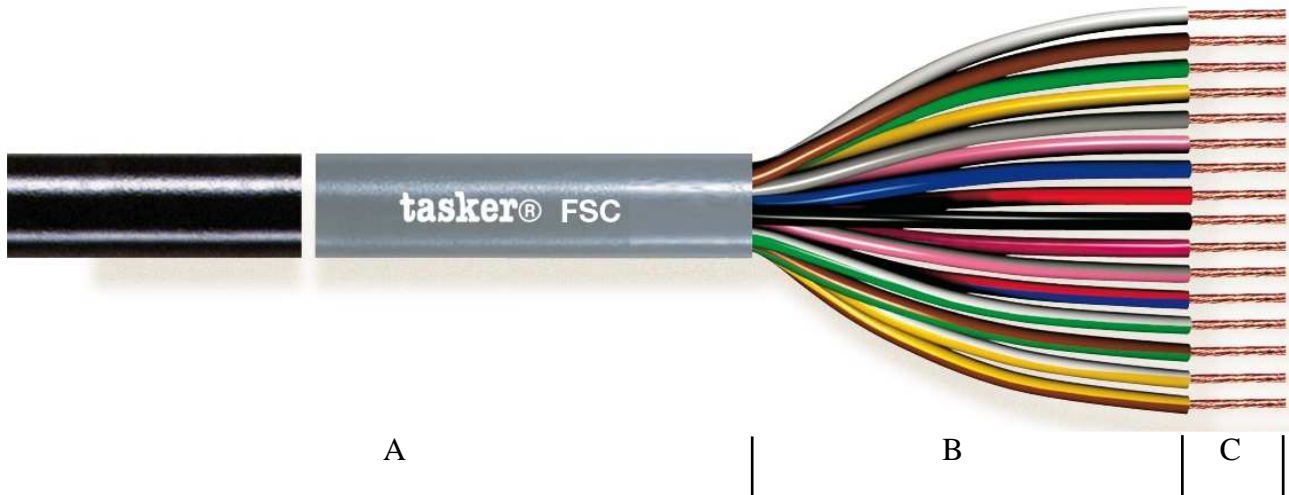

Firestop®

Technical Datasheet

tasker® FSC 4035 – 4x0,35 mm² Flexible Multi Conductor Cable

 RoHS₂
 2002/95/EC
 2011/65/UE

NOTE
CATEGORY
APPLICATIONS

The picture do not represent the real number of conductors,
 Multi Conductor Cable (See Electronics Catalogue)
 Electronics and Wiring.

- A:** Soft **Flame Retardant PVC** sheath available in different color.
Outer cable Ø: 4,60 (±0,20) mm.
- B:** Cores Insulation with Soft **Flame Retardant PVC**.
DIN 47100 Standards. Color Code: White, Brown, Green, Yellow.
Diam. Ø 1,30 (±0,20) mm.
- C:** Stranded O.F.C. Red Copper formation 11x0,20 mm.
Nom. Cross section 4x0,35 mm².