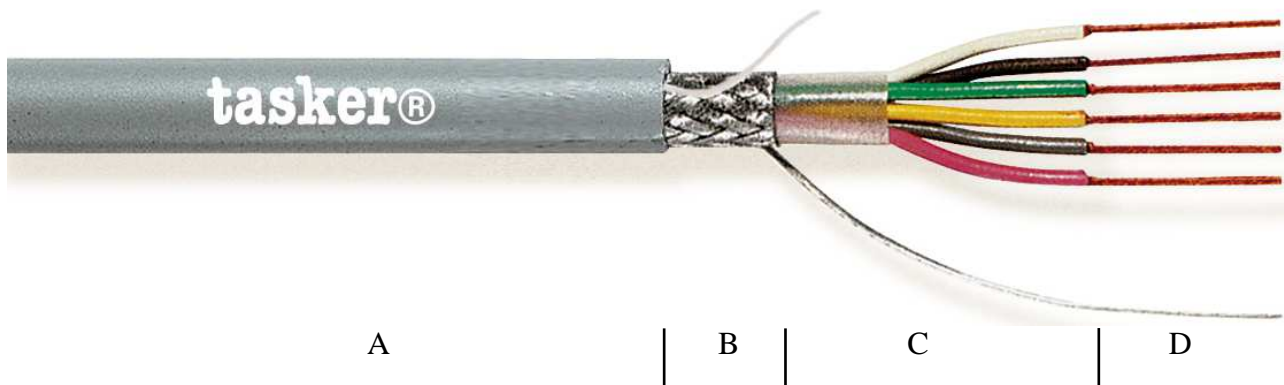

# tasker® C241 – 2x0,14 mm<sup>2</sup> - LiYCY Cable

**NOTE** The picture don't represent the real number of conductors  
**CATEGORY** Shielded Cable for Data (See Data Network Catalogue)  
**APPLICATIONS** Data transmissions and electronics

- A:** Grey Soft **PVC** Sheath. Outer cable diam. Ø 3,80 (±0,20) mm.
- B:** Braided Shielding O.F.C. Tinned Copper covering 85% + Drain Wire
- C:** Cores Insulation with Soft **PVC**. Core diam. Ø 1,10 (±0,20) mm.  
 Color Code DIN 47100 Standards: White, Brown.  
 Stranded with waste filler between conductors and wrapped with Mylar Tape.
- D:** Stranded O.F.C. Red Copper, formation 18x0,10 mm.  
 Nom. Cross section 2x0,14 mm<sup>2</sup>.