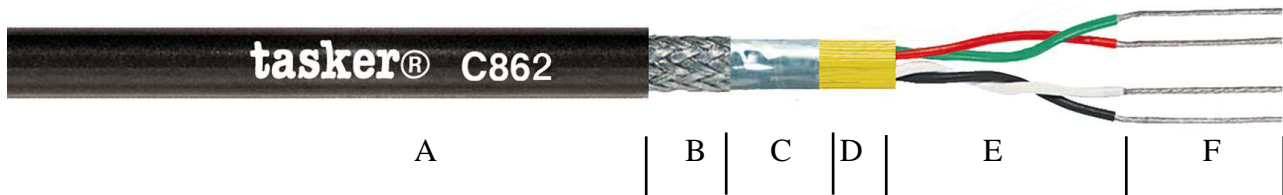

Technical Datasheet

tasker® C862 – 2x2x0,35 mm²

DMX512 110 Ohm Cable – Outdoor Use ✓ RoHS₃

CATEGORY DMX Cable (See News Brochure)
APPLICATIONS DMX control and lights

- A:** Black Polyurethane (PUR) tubular sheath. Outer Diam. Ø 7,50 (±0,20) mm.
- B:** First Shielding in O.F.C. tinned copper Braid covering 85%
- C:** Second Shielding with aluminum foil tape covering 100%
- D:** Aramidic fiber filler between conductors.
- E:** Core Insulation in Foam PE.
 Pairs Color code: Red-Green, White-Black.
 Core Diam. Ø 1,52 (±0,20) mm.
- F:** O.F.C. tinned copper stranded formation 19x0,16 mm.
 Nominal cross section 2x2x0,35 mm².

MARKING tasker® C862 2x2x0,35 mm² - O.F.C. ProFLEX Digital 110 Ω DMX
 Cable FirestoP® - Outdoor Use - Made In Italy

CUSTOM PRODUCTION This product may be custom produced also in L.S.Z.H. polymer, PE, PVC, or Metallic Armored.