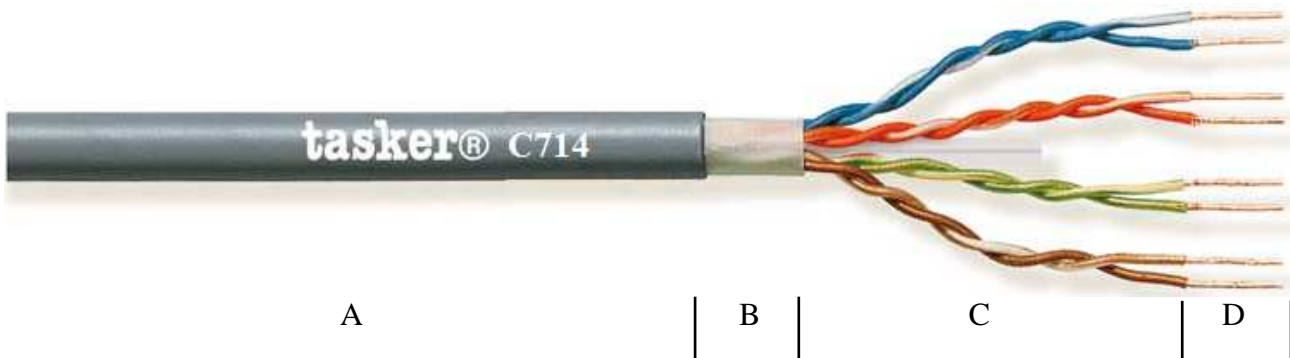

Technical Datasheet  **Halogen Free Firestop®**
tasker® C714 L.S.Z.H. U.T.P. 4x2x0,22 mm²
Cat. 6A 10GBASE-T Ethernet Cable – UL Verified

CATEGORY Cat.6A cable (See Data Network Catalogue).
APPLICATIONS High Frequency Transmission

- A:** Grey Soft **L.S.Z.H.** Sheath.
- B:** Flame Retardant and without halogen. Outer cable Diam. Ø 6,70 (±0,20) mm.
- C:** Insulation with PE, diam. Ø 1,00 mm, RJ45 plug connector compatible.
Core colors: White – Blue/Blue White-Orange/ Orange,
White-Green/Green, White-Brown/Brown.
- D:** O.F.C. Red Copper Stranded formation – 7x0,16 mm.
Nom. Cross section 4x2x0,22 mm².

MARKING **tasker® C714 U.T.P. Cat. 6A 4Px0,14 mm² Stranded Wire L.S.Z.H. (UL)**
 ETL Verified TIA/EIA-568-B.2-10

CUSTOM PRODUCTION This product may be custom produced also in **PVC, PE, PUR,**
 with or without Metallic Armor.