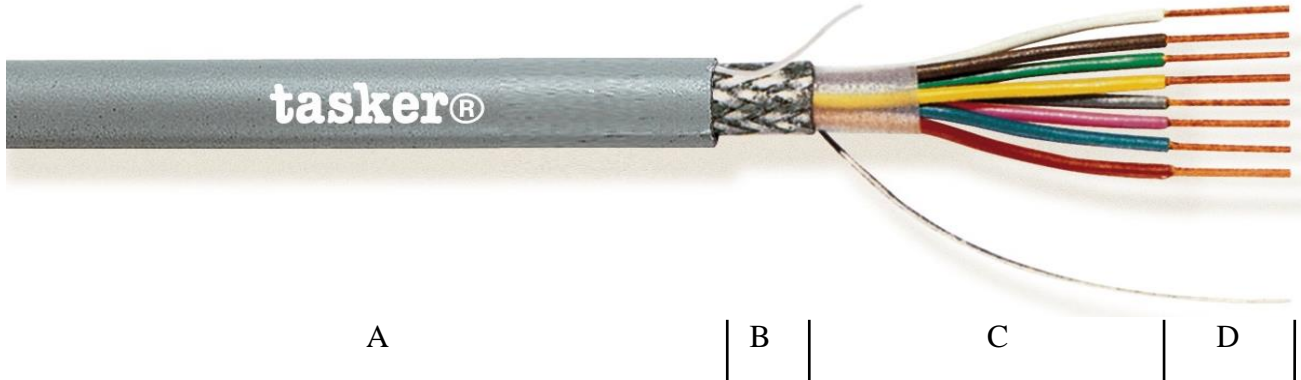

Technical Datasheet

tasker® C218 – 16x0,25 mm² - LiYCY Cable

NOTE
CATEGORY
APPLICATIONS

The picture don't represent the real number of conductors.
 Shielded Cable (See Data Network Catalogue)
 Data transmission and electronics

- A:** Grey Soft **PVC** Sheath. Outer cable Ø: 9,00 (±0,20) mm.
- B:** Braided Shielding in O.F.C. Tinned Copper, covering 85% + Drain Wire.
- C:** Cores Insulation with Soft **PVC**– DIN 47100 Standards.
 Color Code: White, Brown, Green, Yellow, Grey, Pink, Blue, Red, Black, Violet, Grey/Pink, Red/Blue, White/Green, Brown/Green, White/Yellow, Yellow/Brown. Diam. Ø 1,30 (±0,20) mm.
- D:** Stranded with waste filler between conductors and wrapped with Mylar Tape.
 Stranded O.F.C. Red Copper formation 14x0,15 mm.
 Nom. Cross section 14x0,25 mm².