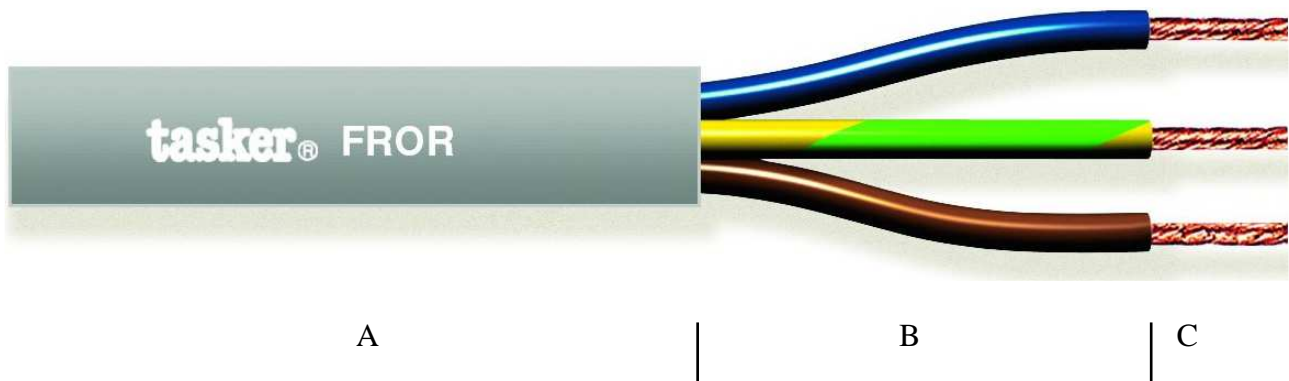

Technical Datasheet

tasker® FROR3250 – 3x2,50 mm² Power Cable 450/750 V.

CATEGORY Power Cable (See Electronics Catalogue)
APPLICATIONS Energy and electrical installation.

- A:** Grey Flame Retardant **PVC** Sheath with reduced emission of corrosive Gases. Outer cable diam. Ø 10,00 (±0,20) mm.
- B:** Core Insulation with Flame Retardant **PVC** with reduced emission of corrosive Gases. Nom. Ø: 3,30 (±0,20) mm.
Color code: blue, brown, yellow/green.
- C:** O.F.C. red copper formation with 0,25 mm elementary wires.
Nom. Cross section 3x2,50 mm².